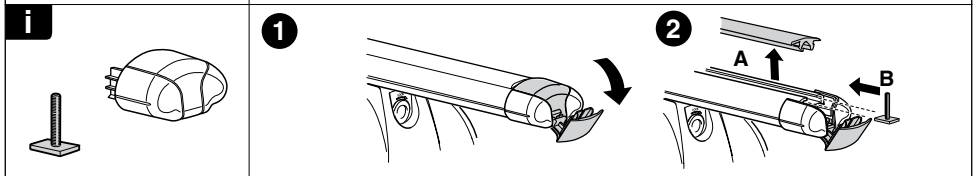

WW ▶ Thule Sweden AB, Box 69, 330 33 Hillerstorp, SWEDEN

NA ▶ Thule Inc., 42 Silvermine Road, Seymour, Connecticut 06483, USA

@ info@thule.com
customer.service@thule.com

www.thule.com

506-3119-01