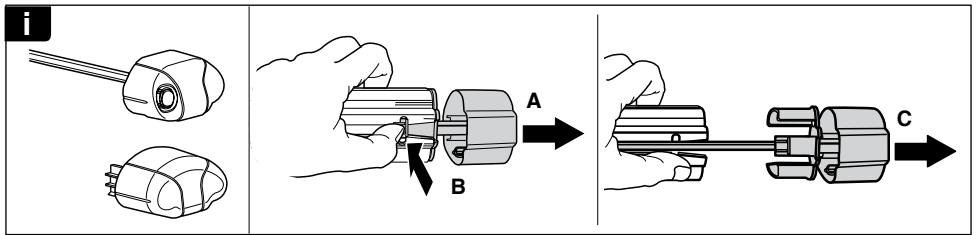

WW ▶ Thule Sweden AB, Box 69, 330 33 Hillerstorp, SWEDEN

NA ▶ Thule Inc., 42 Silvermine Road, Seymour, Connecticut 06483, USA

@ info@thule.com
customer.service@thule.com

www.thule.com

506-3119-01