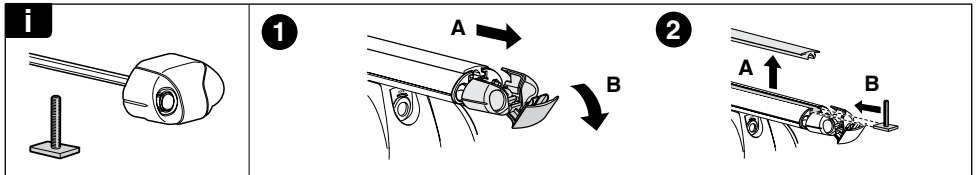

WW ▶ Thule Sweden AB, Box 69, 330 33 Hillerstorp, SWEDEN

NA ▶ Thule Inc., 42 Silvermine Road, Seymour, Connecticut 06483, USA

@ info@thule.com
customer.service@thule.com

www.thule.com

506-3119-01