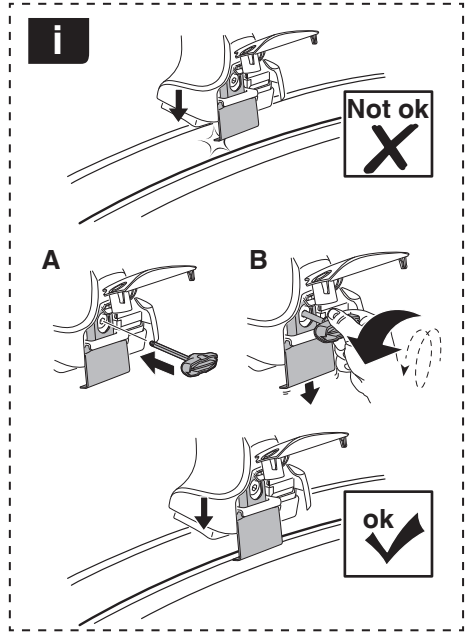

6

MAZDA 6, 4-dr Sedan, 13-

X mm

Y mm

X inch

Y inch

250 mm

700 mm

9 7/8"

27 1/2"