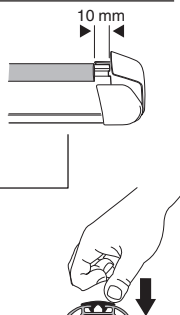

x4

480 Traverse
(North America)