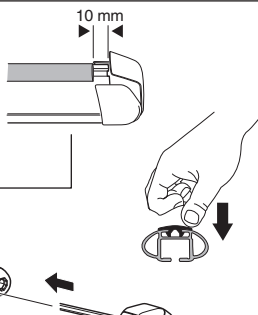

1

2

754 Rapid System
480R Rapid Traverse
(North America)

x4

x4

x4

480 Traverse
(North America)

x4