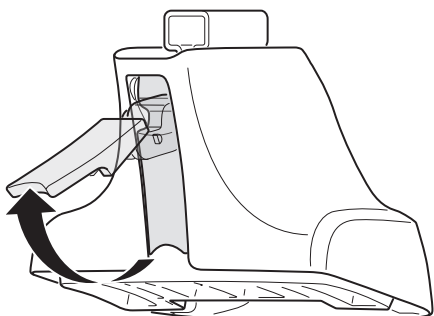

1

2

754 Rapid System
480R Rapid Traverse
(North America)

x4

x4

x4

480 Traverse
(North America)

x4