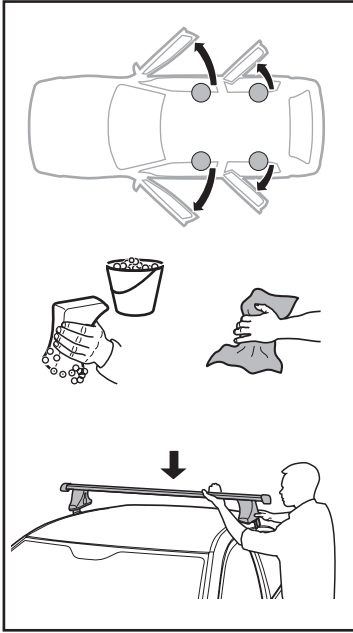

6

MAZDA 6, 4-dr Sedan, 13-

X mm

Y mm

X inch

Y inch

250 mm

700 mm

9 7/8"

27 1/2"