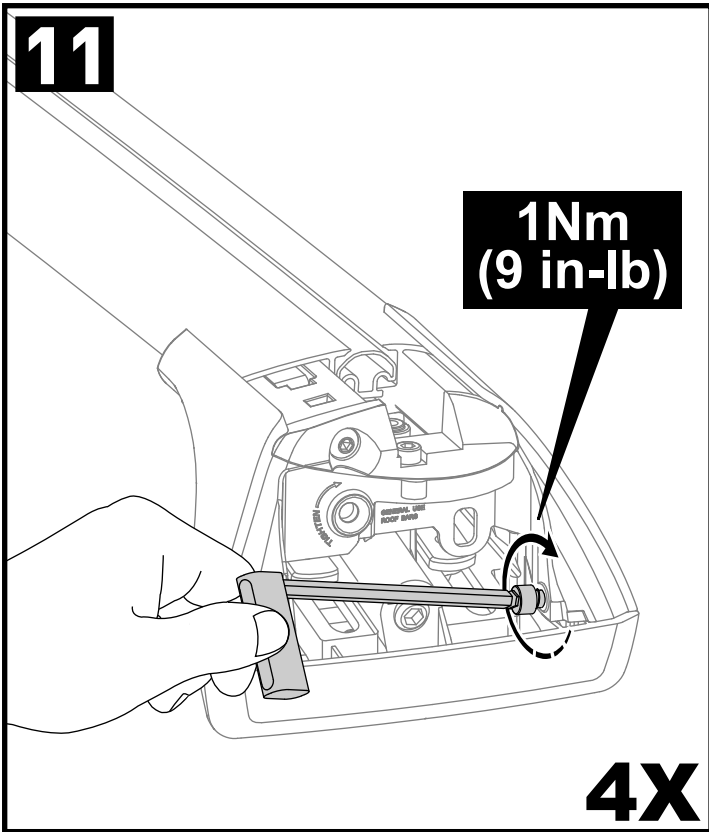

Square Bar/P-Bar (P)

K810

1.1 kg (2.5 lbs.)

14

2X

15

4X

16

4X

17

4X

18

**3Nm
(27 in-lb)**

4X

19

F