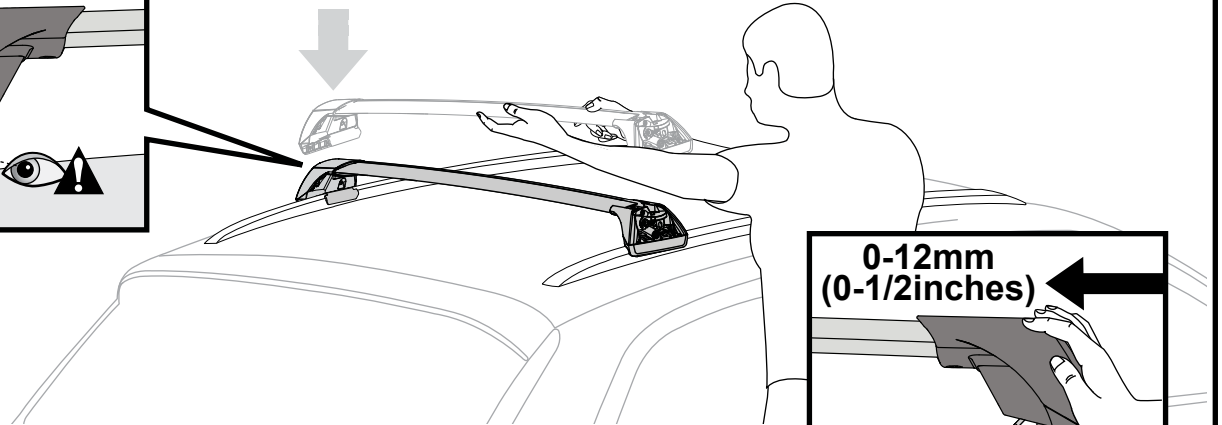

Square Bar/P-Bar (P)

K810

1.1 kg (2.5 lbs.)

14

2X

15

4X

16