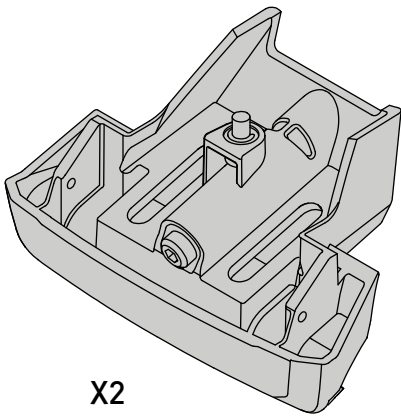

K810

Fitting Kit

MAX kg (lb)			
		   	
Seat Ibiza ST 5dr Estate 2010 +	EU		75 kg (165 lb)
Seat Ibiza ST 5dr Estate 2013 +	CN		75 kg (165 lb)
Seat Leon ST 5dr Estate 2014 +	EU		75 kg (165 lb)
Seat Altea XL 5dr Hatch 2006 +	EU		75 kg (165 lb)

CONTENTS • CONTENUTO • CONTENIDO • INHALT • CONTENUTI

X2

X2

X1

X8

Flush Bar (F)

Through Bar (T)

Heavy Duty Bar (HD)

Square Bar/P-Bar (P)

K810

1.1 kg (2.5 lbs.)

14

2X

15

4X

16

K810	X 1	X 2
Ibiza	825mm/32 1/2"	765mm/30 1/8"
Leon	870mm/34 1/4"	810mm/31 7/8"
Altea XL	832mm/32 3/4"	775mm/30 1/2"

F

T

HD

P

**Record Height Here.
 Noter la hauteur ici.
 Escriba aquí la altura.
 Hier Größe eintragen.
 Annotate qui l'altezza.**