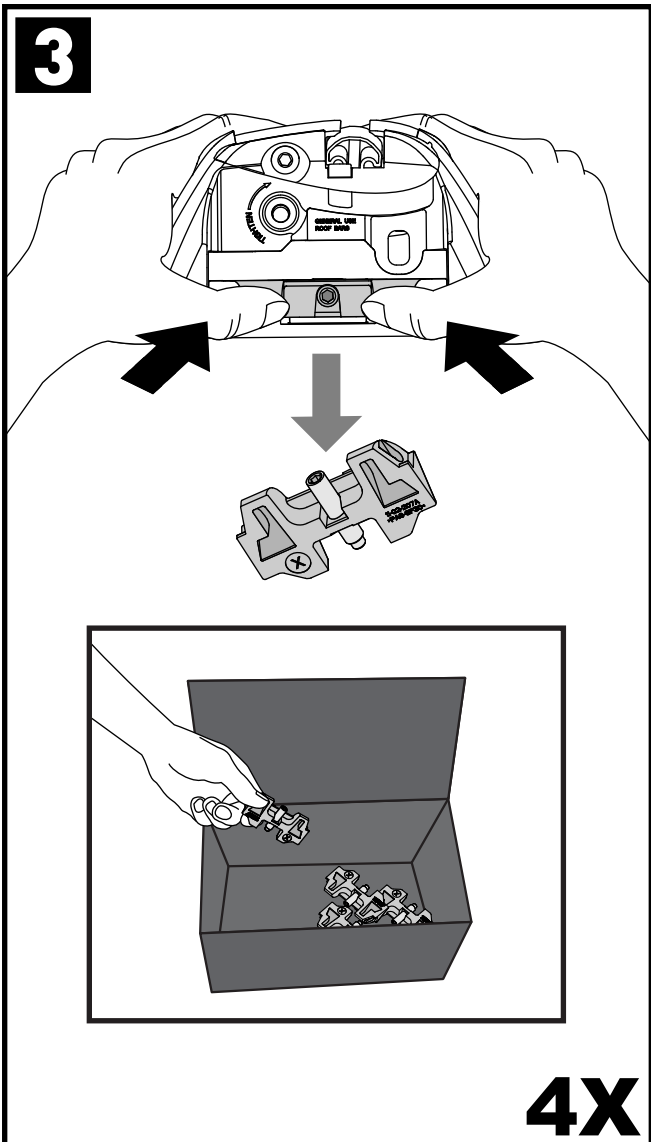

Square Bar/P-Bar (P)

K810

1.1 kg (2.5 lbs.)

14

2X

15

4X

16

4X

17

4X

18

**3Nm
(27 in-lb)**

4X

19

F