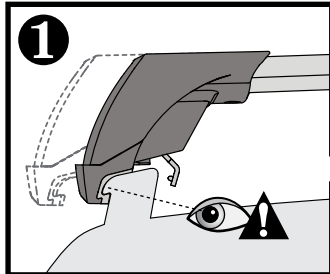

Square Bar/P-Bar (P)

K810

1.1 kg (2.5 lbs.)

14

2X

15

4X

16