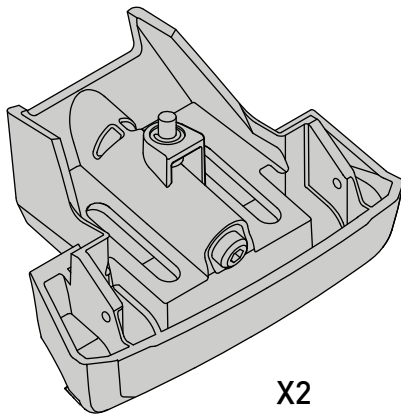

K810

Fitting Kit

MAX kg (lb)			
		   	
Seat Ibiza ST 5dr Estate 2010 +	EU		75 kg (165 lb)
Seat Ibiza ST 5dr Estate 2013 +	CN		75 kg (165 lb)
Seat Leon ST 5dr Estate 2014 +	EU		75 kg (165 lb)
Seat Altea XL 5dr Hatch 2006 +	EU		75 kg (165 lb)

CONTENTS • CONTENUTO • CONTENIDO • INHALT • CONTENUTI

X2

X2

X1

X8

Flush Bar (F)

Through Bar (T)

Heavy Duty Bar (HD)

Square Bar/P-Bar (P)

K810

1.1 kg (2.5 lbs.)

14

2X

15

4X

16

K810	X 1	X 2
Ibiza	825mm/32 1/2"	765mm/30 1/8"
Leon	870mm/34 1/4"	810mm/31 7/8"
Altea XL	832mm/32 3/4"	775mm/30 1/2"

F

T

HD

P

**Record Height Here.
 Noter la hauteur ici.
 Escriba aquí la altura.
 Hier Größe eintragen.
 Annotate qui l'altezza.**