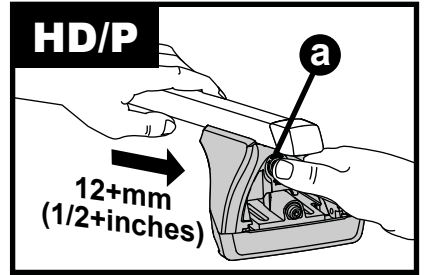

Square Bar/P-Bar (P)

K810

1.1 kg (2.5 lbs.)

14

2X

15

4X

16