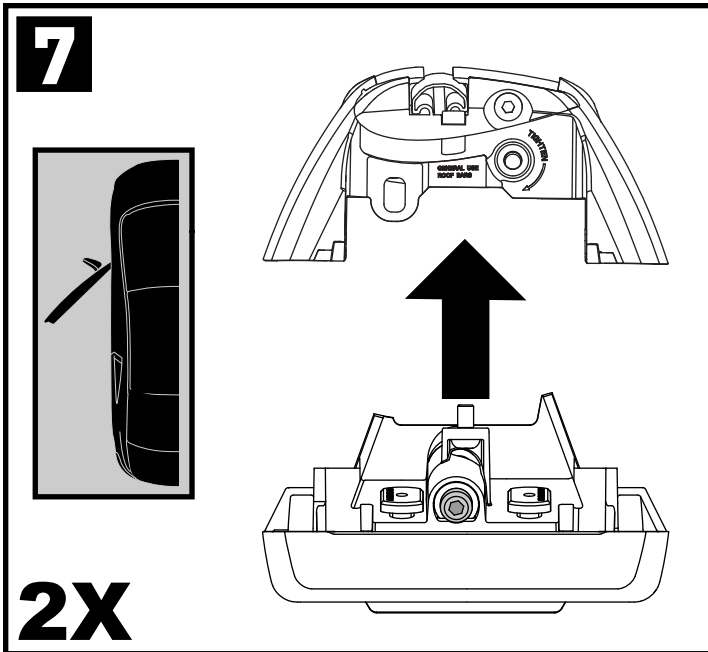

X8

Flush Bar (F)

Through Bar (T)

Heavy Duty Bar (HD)

Square Bar/P-Bar (P)

K775

1.1 kg (2.5 lbs.)

14

2X

15

4X

16

4X

17

4X

18