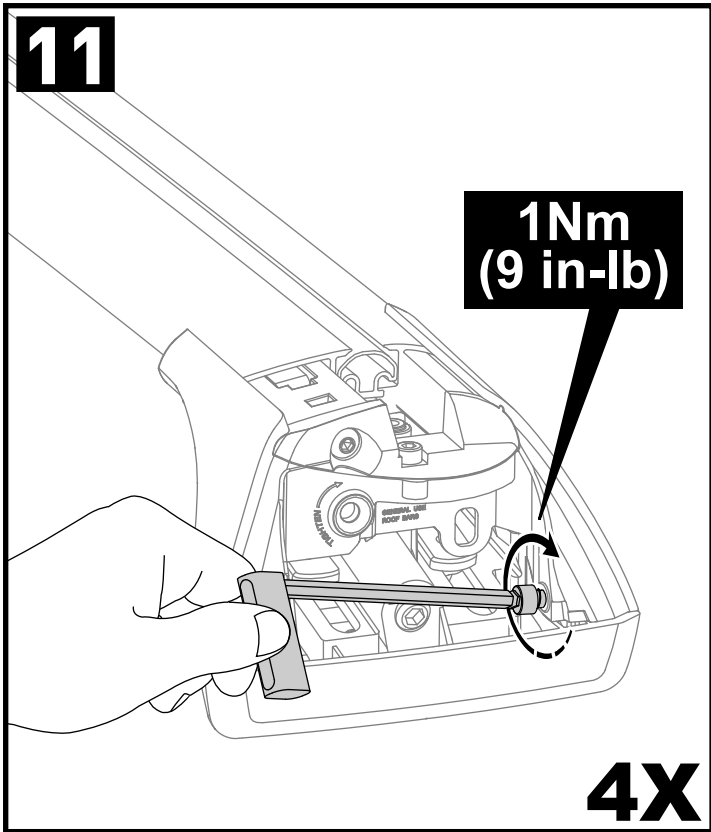

X8

Flush Bar (F)

Through Bar (T)

Heavy Duty Bar (HD)

Square Bar/P-Bar (P)

K775

1.1 kg (2.5 lbs.)

14