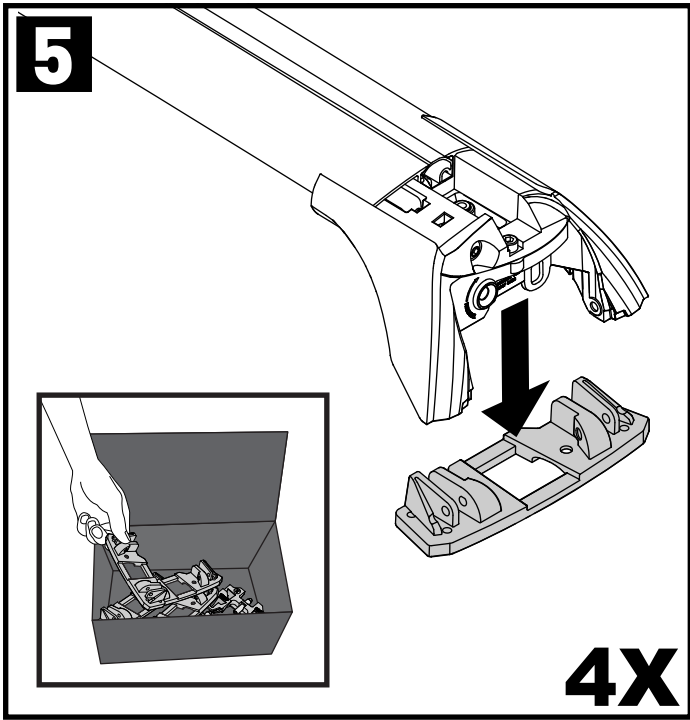

X8

Flush Bar (F)

Through Bar (T)

Heavy Duty Bar (HD)

Square Bar/P-Bar (P)

K775

1.1 kg (2.5 lbs.)

14