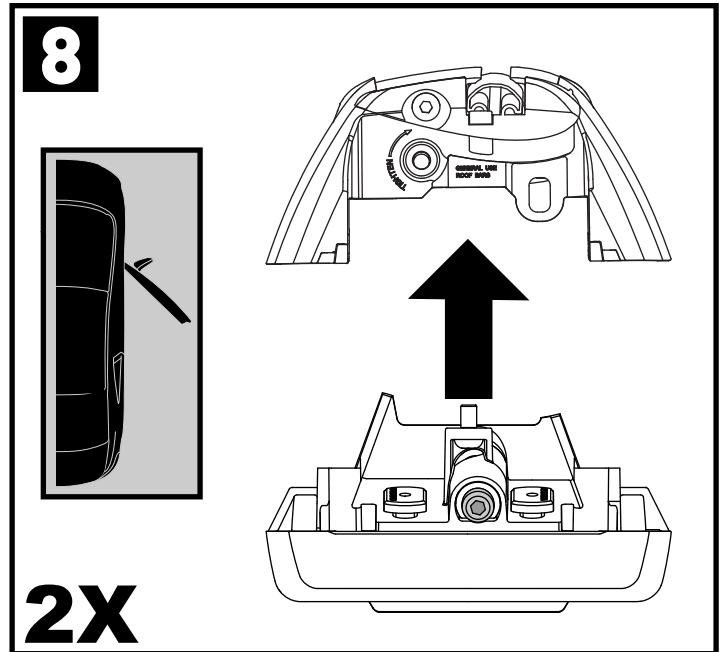

X8

Flush Bar (F)

Through Bar (T)

Heavy Duty Bar (HD)

Square Bar/P-Bar (P)

K775

1.1 kg (2.5 lbs.)

14