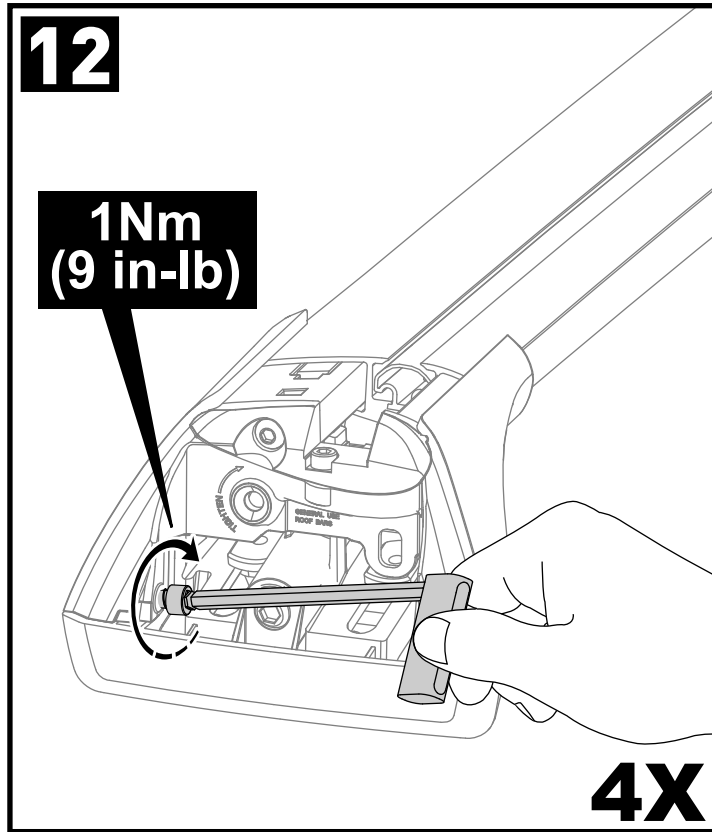

X8

Flush Bar (F)

Through Bar (T)

Heavy Duty Bar (HD)

Square Bar/P-Bar (P)

K775

1.1 kg (2.5 lbs.)

14