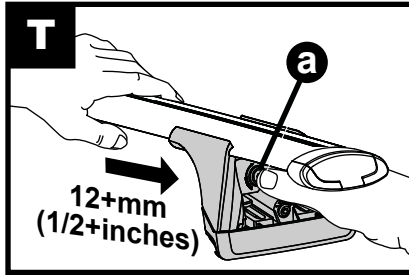

X8

Flush Bar (F)

Through Bar (T)

Heavy Duty Bar (HD)

Square Bar/P-Bar (P)

K775

1.1 kg (2.5 lbs.)

14