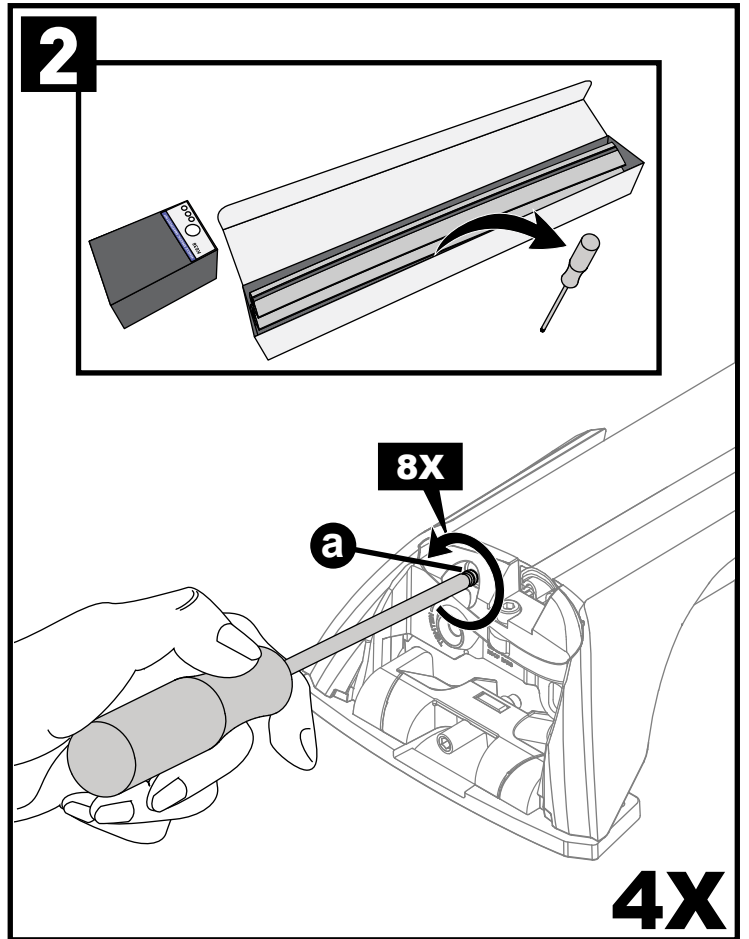

X8

Flush Bar (F)

Through Bar (T)

Heavy Duty Bar (HD)

Square Bar/P-Bar (P)

K775

1.1 kg (2.5 lbs.)

14