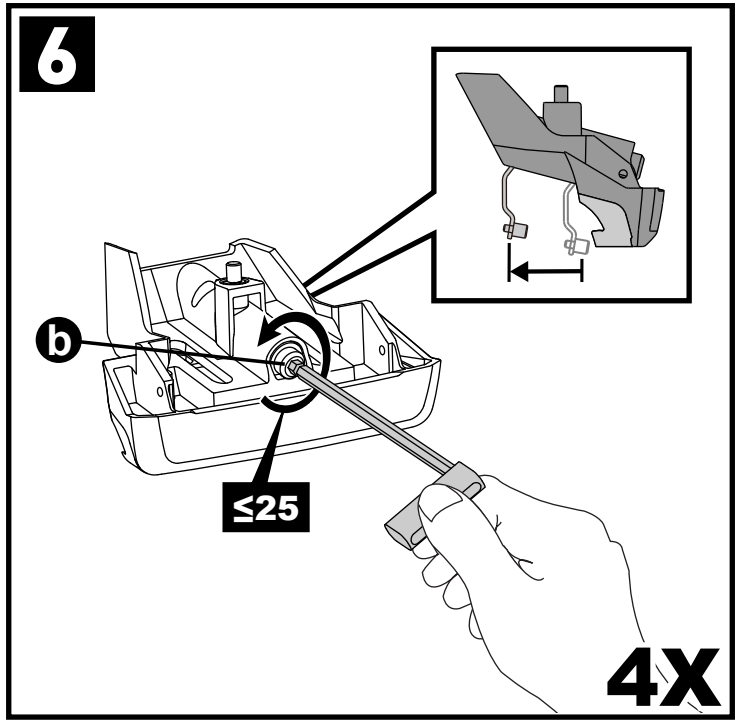

X8

Flush Bar (F)

Through Bar (T)

Heavy Duty Bar (HD)

Square Bar/P-Bar (P)

K775

1.1 kg (2.5 lbs.)

14