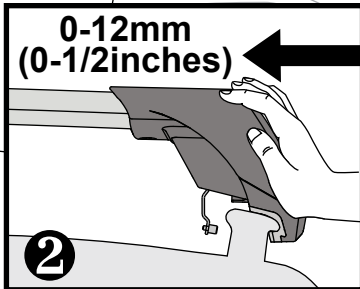

X8

Flush Bar (F)

Through Bar (T)

Heavy Duty Bar (HD)

Square Bar/P-Bar (P)

K775

1.1 kg (2.5 lbs.)

14