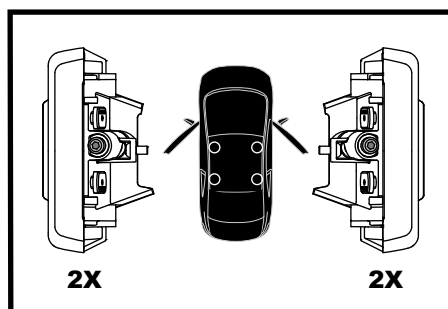

X8

Flush Bar (F)

Through Bar (T)

Heavy Duty Bar (HD)

Square Bar/P-Bar (P)

K775

1.1 kg (2.5 lbs.)

14