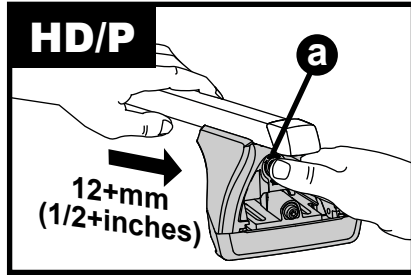

X8

Flush Bar (F)

Through Bar (T)

Heavy Duty Bar (HD)

Square Bar/P-Bar (P)

K775

1.1 kg (2.5 lbs.)

14