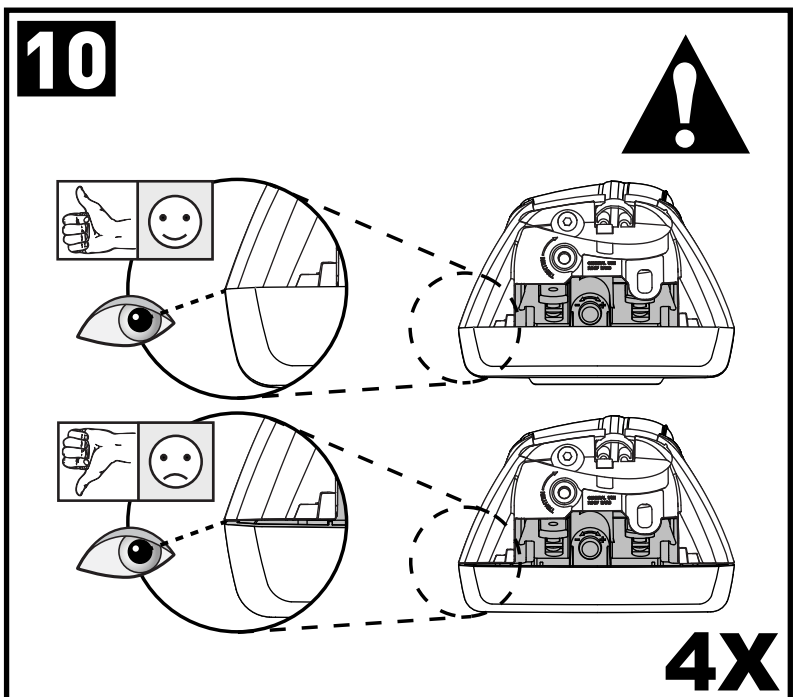

X8

Flush Bar (F)

Through Bar (T)

Heavy Duty Bar (HD)

Square Bar/P-Bar (P)

K775

1.1 kg (2.5 lbs.)

14