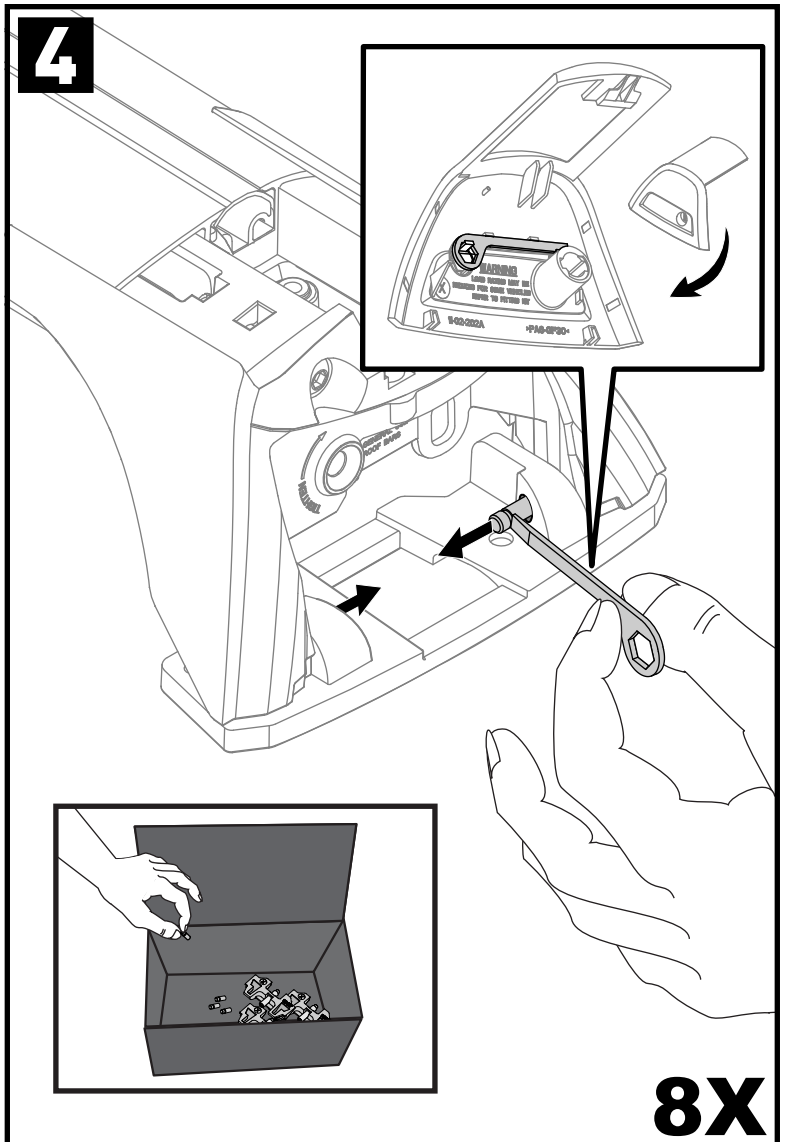

X8

Flush Bar (F)

Through Bar (T)

Heavy Duty Bar (HD)

Square Bar/P-Bar (P)

K775

1.1 kg (2.5 lbs.)

14