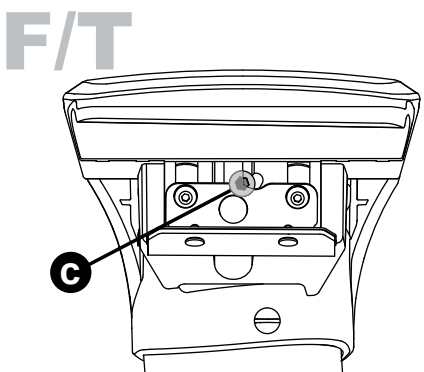

X8

Flush Bar (F)

Through Bar (T)

Heavy Duty Bar (HD)

Square Bar/P-Bar (P)

K775

1.1 kg (2.5 lbs.)

14