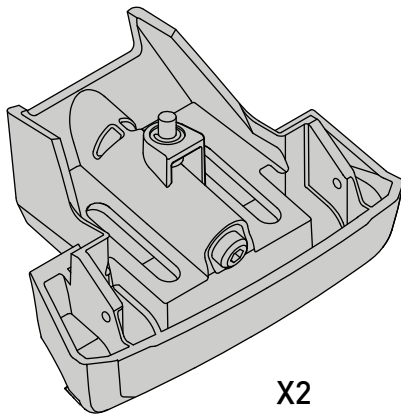

K775

Fitting Kit

MAX kg (lb)

		
Hyundai Santa Fe 5dr SUV 2012+	NZ, AU, EU, CN	75 kg (165 lb)
Hyundai Santa Fe 5dr SUV 2013+	ZA, US	75 kg (165 lb)

CONTENTS • CONTENUTO • CONTENIDO • INHALT • CONTENUTI

X2

X2

X1

X8

Flush Bar (F)

Through Bar (T)

Heavy Duty Bar (HD)

Square Bar/P-Bar (P)

K775

1.1 kg (2.5 lbs.)

14

2X

15

4X

16

4X

17

4X

18