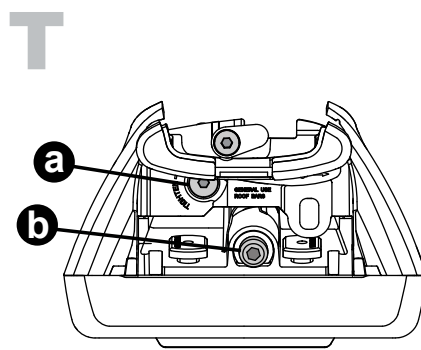

X8

Flush Bar (F)

Through Bar (T)

Heavy Duty Bar (HD)

Square Bar/P-Bar (P)

K775

1.1 kg (2.5 lbs.)

14