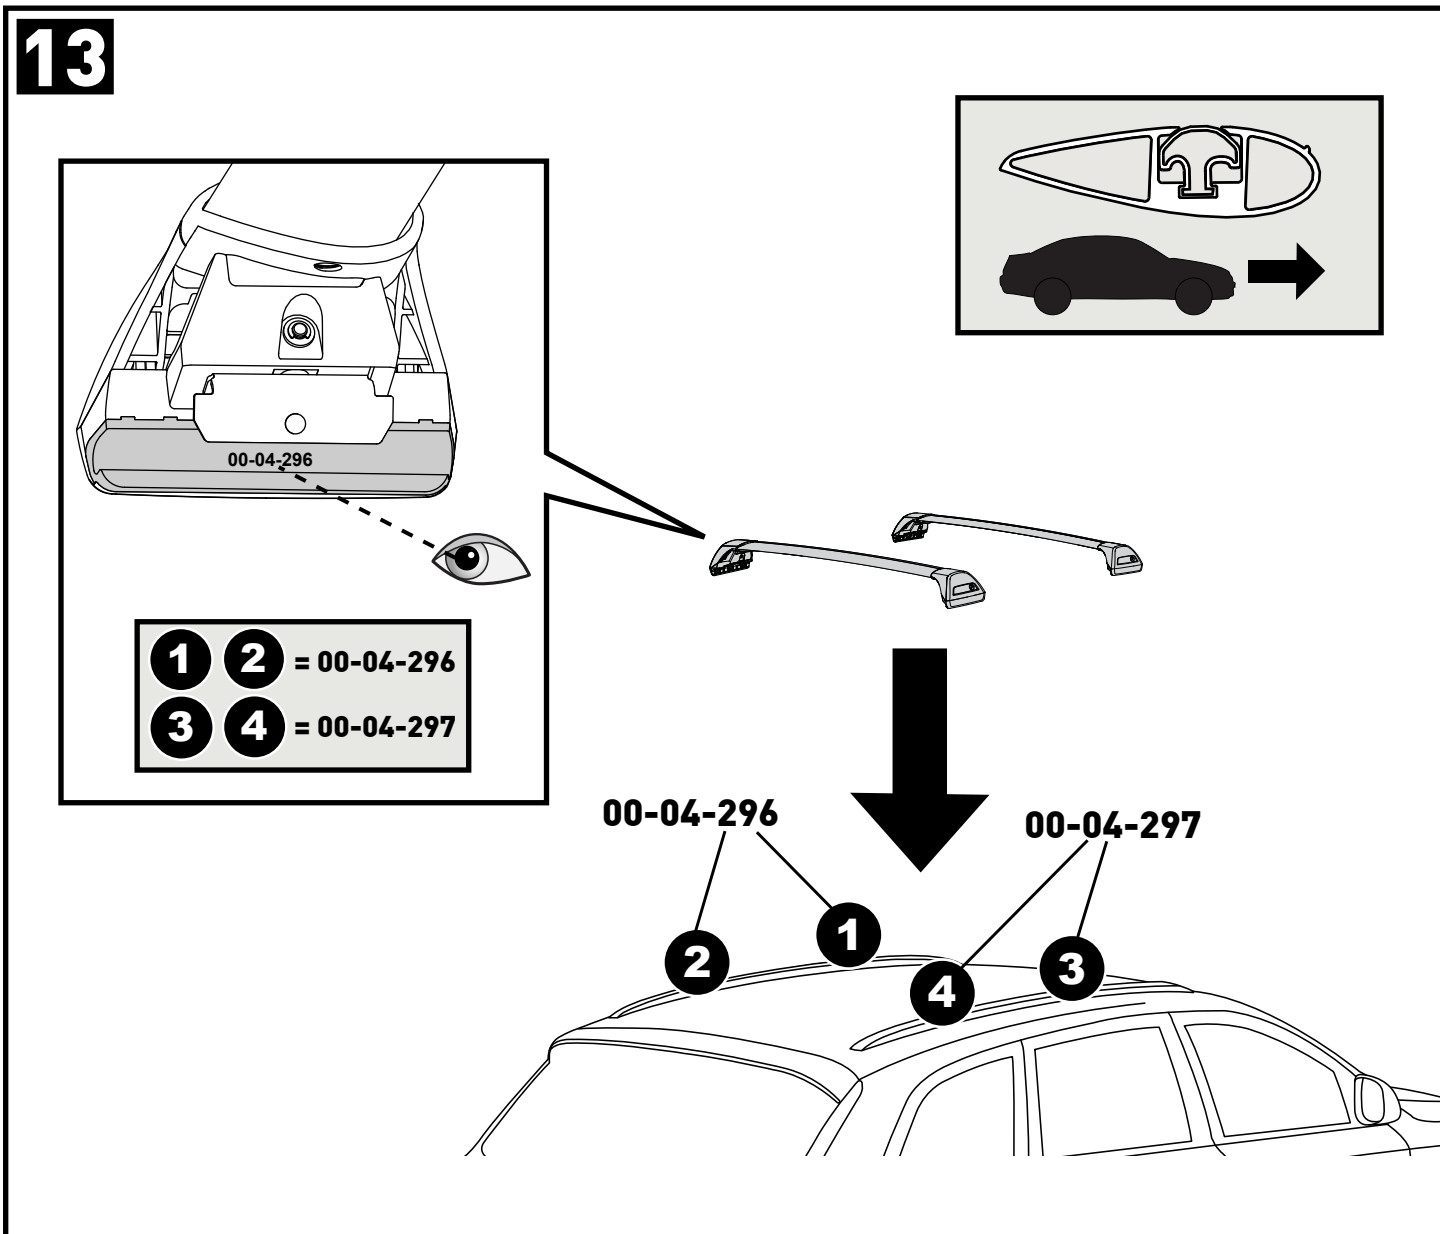

X8

Flush Bar (F)

Through Bar (T)

Heavy Duty Bar (HD)

Square Bar/P-Bar (P)

K775

1.1 kg (2.5 lbs.)

14

2X

15

4X

16

4X

17

4X

18