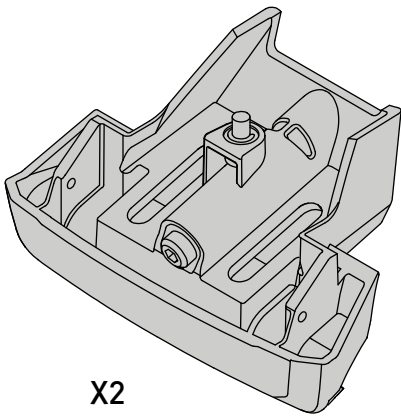

CONTENTS • CONTENUTO • CONTENIDO • INHALT • CONTENUTI

X2