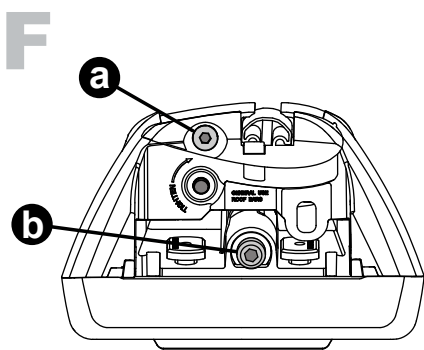

X8

Flush Bar (F)

Through Bar (T)

Heavy Duty Bar (HD)

Square Bar/P-Bar (P)

K775

1.1 kg (2.5 lbs.)

14