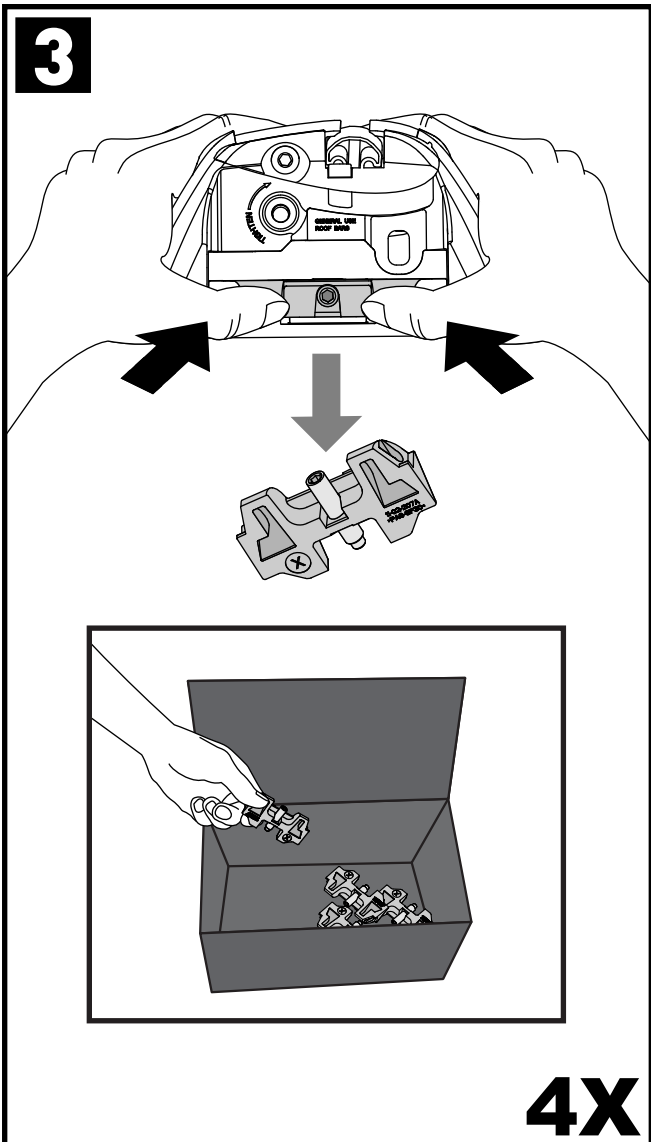

X8

Flush Bar (F)

Through Bar (T)

Heavy Duty Bar (HD)

Square Bar/P-Bar (P)

K775

1.1 kg (2.5 lbs.)

14