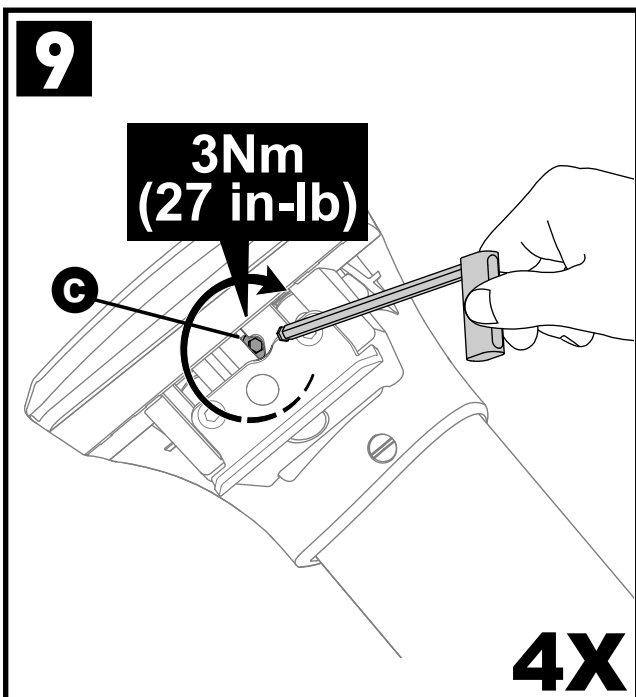

X8

Flush Bar (F)

Through Bar (T)

Heavy Duty Bar (HD)

Square Bar/P-Bar (P)

K775

1.1 kg (2.5 lbs.)

14

2X

15

4X

16

4X

17

4X

18

3Nm
(27 in-lb)

4X

19

F

T

HD

P

4X