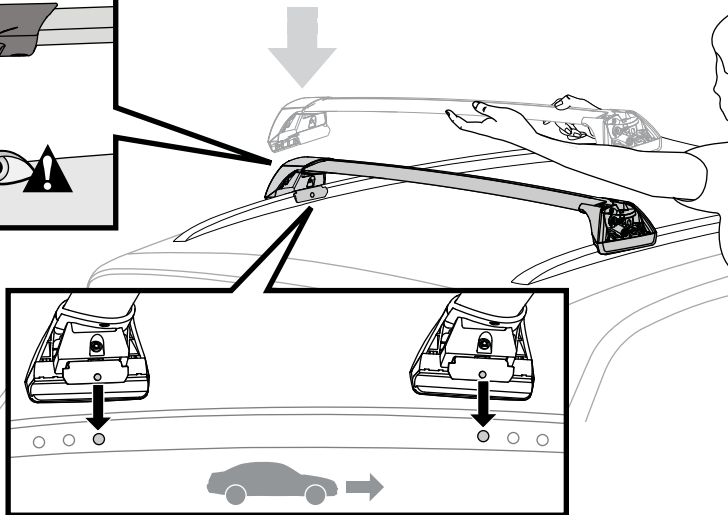

X8

Flush Bar (F)

Through Bar (T)

Heavy Duty Bar (HD)

Square Bar/P-Bar (P)

K775

1.1 kg (2.5 lbs.)

14