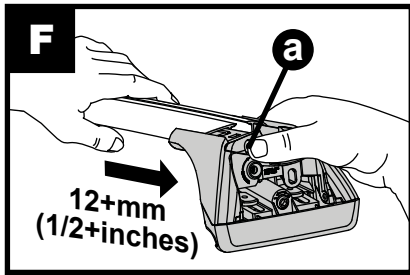

X8

Flush Bar (F)

Through Bar (T)

Heavy Duty Bar (HD)

Square Bar/P-Bar (P)

K775

1.1 kg (2.5 lbs.)

14