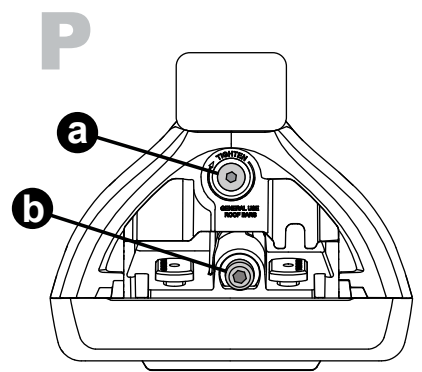

X8

Flush Bar (F)

Through Bar (T)

Heavy Duty Bar (HD)

Square Bar/P-Bar (P)

K775

1.1 kg (2.5 lbs.)

14

2X

15

4X

16

4X

17

4X

18