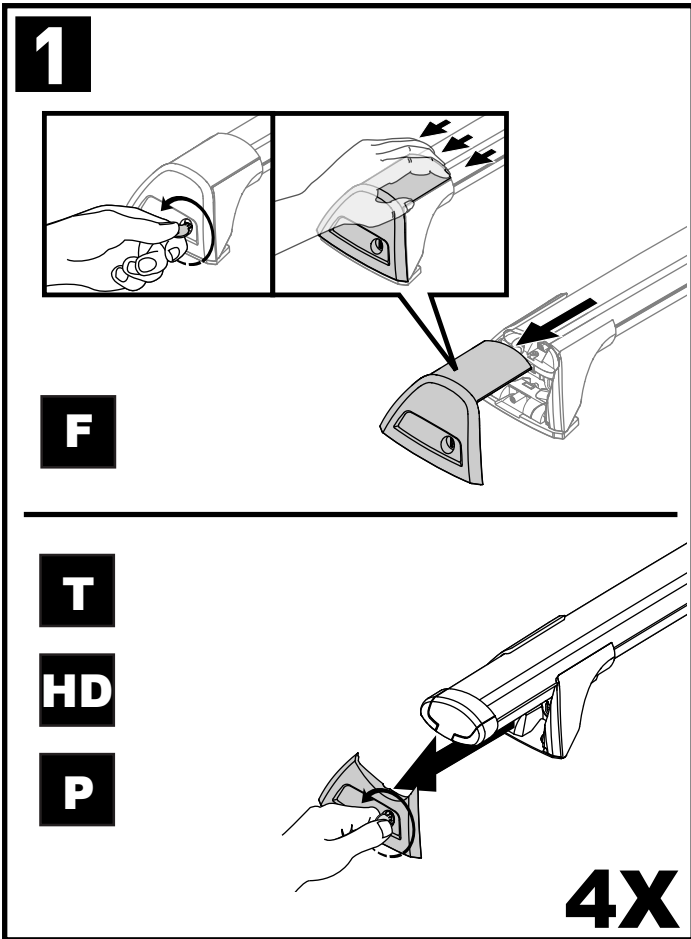

X8

Flush Bar (F)

Through Bar (T)

Heavy Duty Bar (HD)

Square Bar/P-Bar (P)

K775

1.1 kg (2.5 lbs.)

14