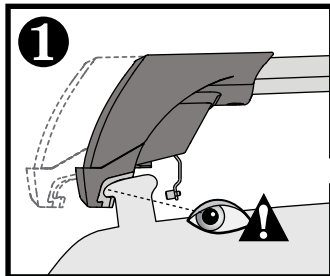

X8

Flush Bar (F)

Through Bar (T)

Heavy Duty Bar (HD)

Square Bar/P-Bar (P)

K775

1.1 kg (2.5 lbs.)

14