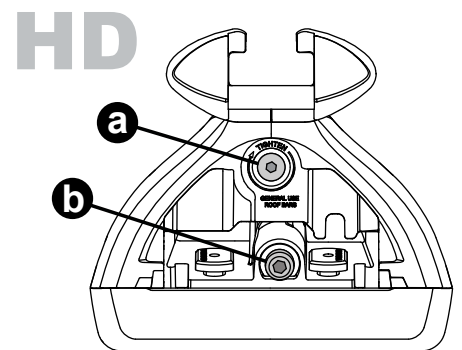

X8

Flush Bar (F)

Through Bar (T)

Heavy Duty Bar (HD)

Square Bar/P-Bar (P)

K775

1.1 kg (2.5 lbs.)

14

2X

15

4X

16

4X

17

4X

18

3Nm
(27 in-lb)

4X

19

F

T

HD

P

4X