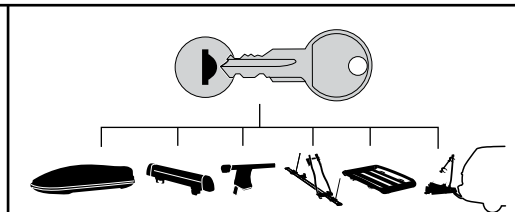

WW ▶ Thule Sweden AB, Box 69, 330 33 Hillerstorp, SWEDEN
NA ▶ Thule Inc., 42 Silvermine Road, Seymour, Connecticut 06483, USA

@ info@thule.com
customer.service@thule.com

www.thule.com

506-3120-01