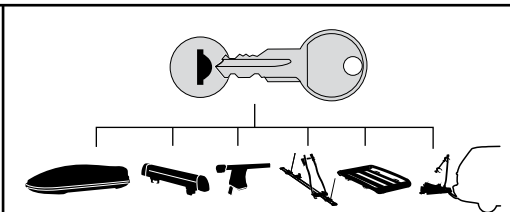

WW ▶ Thule Sweden AB, Box 69, 330 33 Hillerstorp, SWEDEN

NA ▶ Thule Inc., 42 Silvermine Road, Seymour, Connecticut 06483, USA

info@thule.com

customer.service@thule.com

www.thule.com