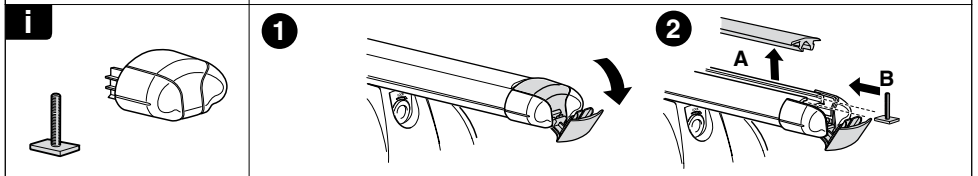

WW ▶ Thule Sweden AB, Box 69, 330 33 Hillerstorp, SWEDEN

NA ▶ Thule Inc., 42 Silvermine Road, Seymour, Connecticut 06483, USA

info@thule.com

customer.service@thule.com

www.thule.com