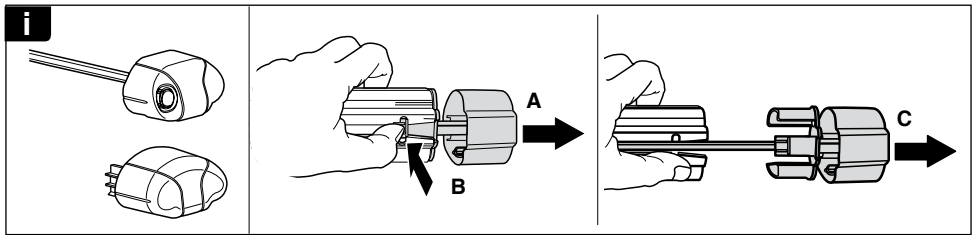

WW ▶ Thule Sweden AB, Box 69, 330 33 Hillerstorp, SWEDEN

NA ▶ Thule Inc., 42 Silvermine Road, Seymour, Connecticut 06483, USA

info@thule.com

customer.service@thule.com

www.thule.com