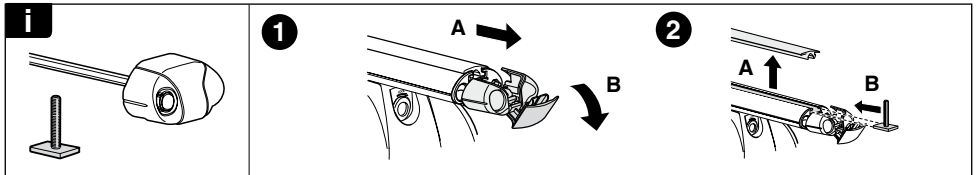

WW ▶ Thule Sweden AB, Box 69, 330 33 Hillerstorp, SWEDEN

NA ▶ Thule Inc., 42 Silvermine Road, Seymour, Connecticut 06483, USA

info@thule.com

customer.service@thule.com

www.thule.com