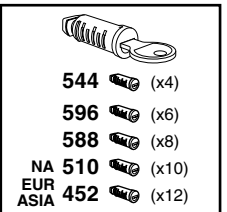

**A**

**B**

**C**

**D**

WW ▶ Thule Sweden AB, Box 69, 330 33 Hillerstorp, SWEDEN

NA ▶ Thule Inc., 42 Silvermine Road, Seymour, Connecticut 06483, USA

info@thule.com

customer.service@thule.com