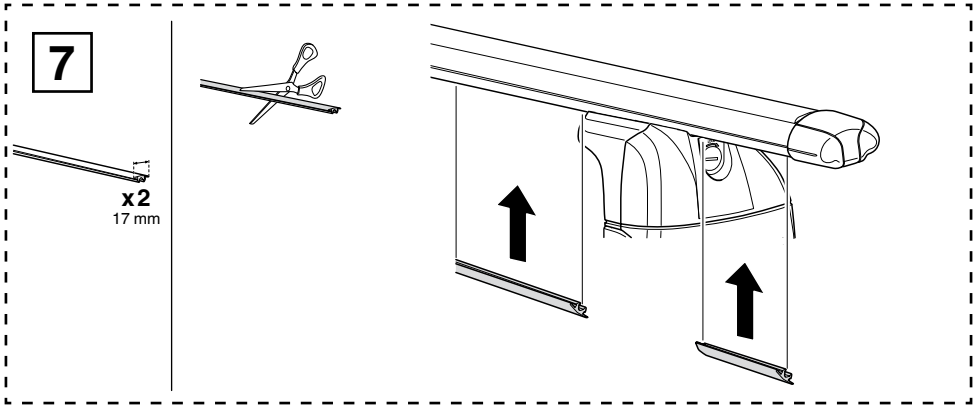

WW ▶ Thule Sweden AB, Box 69, 330 33 Hillerstorp, SWEDEN

NA ▶ Thule Inc., 42 Silvermine Road, Seymour, Connecticut 06483, USA

info@thule.com

customer.service@thule.com

www.thule.com