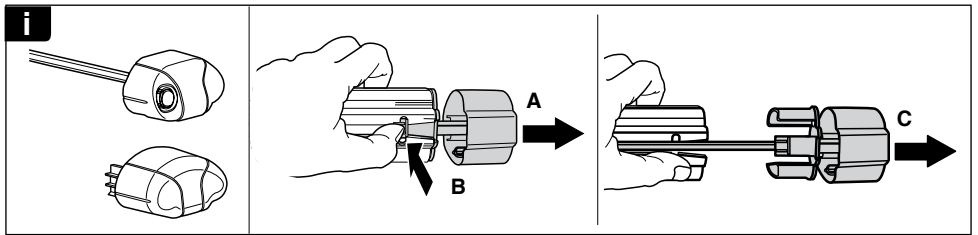

WW ▶ Thule Sweden AB, Box 69, 330 33 Hillerstorp, SWEDEN
NA ▶ Thule Inc., 42 Silvermine Road, Seymour, Connecticut 06483, USA

info@thule.com
customer.service@thule.com

www.thule.com

506-3041-03