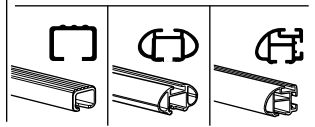

This Kit is only for vehicles with fixpoint mounting.

460R
753

460

Corsa D **Max. 75kg/165 lbs**

xx kg xx lbs + 5 kg 11 lbs =

Combo, Combo Tour, Meriva Signum, Vectra, Vectra GTS **Max. 100kg/132 lbs**

+

A