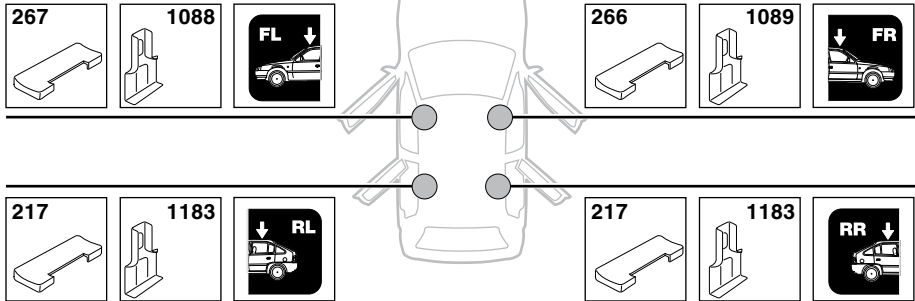

4

VOLKSWAGEN Golf VII, 5-dr Hatchback, 13-