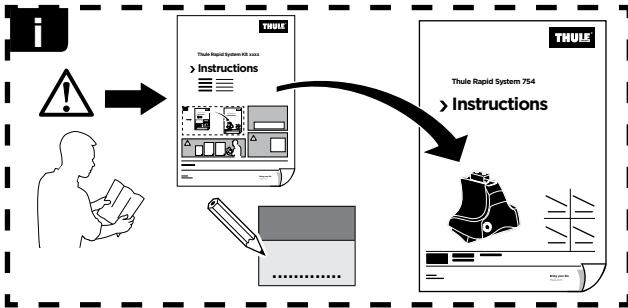

Thule Rapid System Kit 1686

> Instructions

AUDI A1, 5-dr Hatchback, 12-

ISO 11154-E

141686

C.20120419
519-1686-01

Bring your life
thule.com