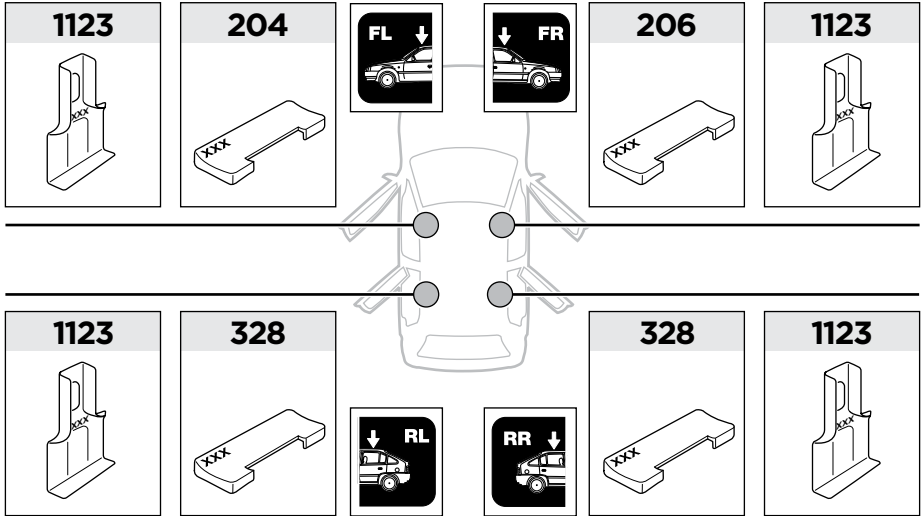

206 x1

328 x2

1123 x4

x1

x1

1

	X (scale)	X (mm)	X (inch)
AUDI A1, 5-dr Hatchback, 12-	33	981	38 5/8

	Y (scale)	Y (mm)	Y (inch)
AUDI A1, 5-dr Hatchback, 12-	30,5	956	37 5/8

2

AUDI A1, 5-dr Hatchback, 12-

3

	W (mm)	Z (mm)	W (inch)	Z (inch)
AUDI A1, 5-dr Hatchback, 12-	210	695	8 1/4	27 3/8