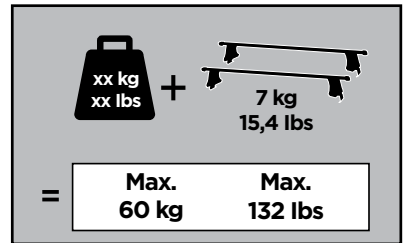

Thule Rapid System Kit 1686

> Instructions

AUDI A1, 5-dr Hatchback, 12-

ISO 11154-E

141686

C.20120419
519-1686-01

Bring your life
thule.com