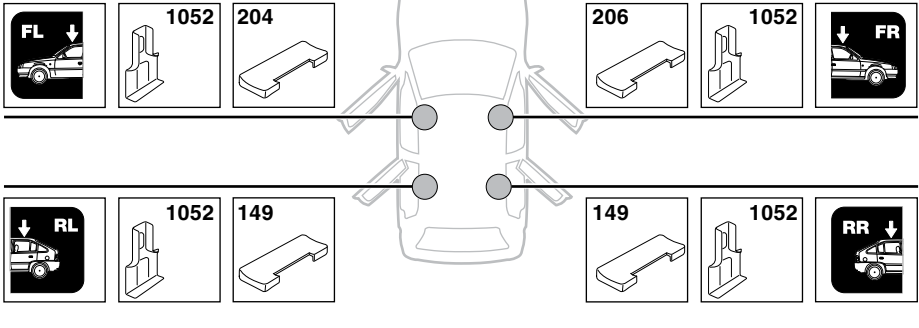

3

754 Rapid System

X

	X
TOYOTA Prius, 5-dr Estate, 12-	39
TOYOTA Prius, 5-dr Estate, 12- (with glass roof)	39
TOYOTA Prius V, 5-dr Wagon, *12-	39
TOYOTA Prius V, 5-dr Wagon, *12- (with glass roof)	39

Y

	Y
TOYOTA Prius, 5-dr Estate, 12-	35,5
TOYOTA Prius, 5-dr Estate, 12- (with glass roof)	35,5
TOYOTA Prius V, 5-dr Wagon, *12-	35,5
TOYOTA Prius V, 5-dr Wagon, *12- (with glass roof)	35,5

3

480R Rapid Traverse

480 Traverse

(North America)

X inch/mm

	X inch	X mm
TOYOTA Prius, 5-dr Estate, 12-	41"	1041 mm
TOYOTA Prius, 5-dr Estate, 12- (with glass roof)	41"	1041 mm
TOYOTA Prius V, 5-dr Wagon, *12-	41"	1041 mm
TOYOTA Prius V, 5-dr Wagon, *12- (with glass roof)	41"	1041 mm

Y inch/mm

	Y inch	Y mm
TOYOTA Prius, 5-dr Estate, 12-	39 ⁵/₈"	1006 mm
TOYOTA Prius, 5-dr Estate, 12- (with glass roof)	39 ⁵/₈"	1006 mm
TOYOTA Prius V, 5-dr Wagon, *12-	39 ⁵/₈"	1006 mm
TOYOTA Prius V, 5-dr Wagon, *12- (with glass roof)	39 ⁵/₈"	1006 mm

4

5

TOYOTA Prius, 5-dr Estate, 12-
TOYOTA Prius, 5-dr Estate, 12- (with glass roof)
TOYOTA Prius V, 5-dr Wagon, *12-
TOYOTA Prius V, 5-dr Wagon, *12- (with glass roof)