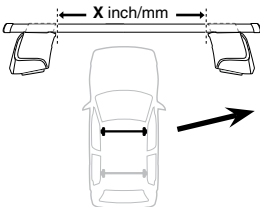

480 Traverse

(North America)

X inch/mm

	X inch	X mm
TOYOTA Prius , 5-dr Estate, 12-	41"	1041 mm
TOYOTA Prius , 5-dr Estate, 12- (with glass roof)	41"	1041 mm
TOYOTA Prius V , 5-dr Wagon, *12-	41"	1041 mm
TOYOTA Prius V , 5-dr Wagon, *12- (with glass roof)	41"	1041 mm