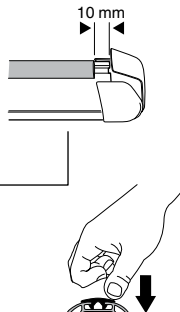

x4

480 Traverse
(North America)