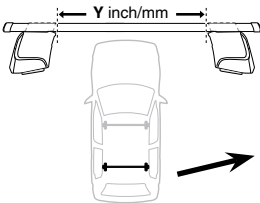

480 Traverse

(North America)

X inch/mm

	X inch	X mm
TOYOTA Prius , 5-dr Estate, 12-	41"	1041 mm
TOYOTA Prius , 5-dr Estate, 12- (with glass roof)	41"	1041 mm
TOYOTA Prius V , 5-dr Wagon, *12-	41"	1041 mm
TOYOTA Prius V , 5-dr Wagon, *12- (with glass roof)	41"	1041 mm

Y inch/mm

	Y inch	Y mm
TOYOTA Prius , 5-dr Estate, 12-	39 ⁵/₈"	1006 mm
TOYOTA Prius , 5-dr Estate, 12- (with glass roof)	39 ⁵/₈"	1006 mm
TOYOTA Prius V , 5-dr Wagon, *12-	39 ⁵/₈"	1006 mm
TOYOTA Prius V , 5-dr Wagon, *12- (with glass roof)	39 ⁵/₈"	1006 mm