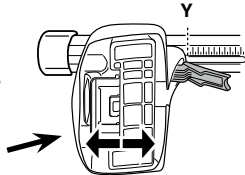

3

X

	X
TOYOTA Prius, 5-dr Estate, 12-	39
TOYOTA Prius, 5-dr Estate, 12- (with glass roof)	39
TOYOTA Prius V, 5-dr Wagon, *12-	39
TOYOTA Prius V, 5-dr Wagon, *12- (with glass roof)	39

Y

	Y
TOYOTA Prius, 5-dr Estate, 12-	35,5
TOYOTA Prius, 5-dr Estate, 12- (with glass roof)	35,5
TOYOTA Prius V, 5-dr Wagon, *12-	35,5
TOYOTA Prius V, 5-dr Wagon, *12- (with glass roof)	35,5

3

(North America)

X inch/mm

	X inch	X mm
TOYOTA Prius, 5-dr Estate, 12-	41"	1041 mm
TOYOTA Prius, 5-dr Estate, 12- (with glass roof)	41"	1041 mm
TOYOTA Prius V, 5-dr Wagon, *12-	41"	1041 mm
TOYOTA Prius V, 5-dr Wagon, *12- (with glass roof)	41"	1041 mm

Y inch/mm

	Y inch	Y mm
TOYOTA Prius, 5-dr Estate, 12-	39 ⁵/₈"	1006 mm
TOYOTA Prius, 5-dr Estate, 12- (with glass roof)	39 ⁵/₈"	1006 mm
TOYOTA Prius V, 5-dr Wagon, *12-	39 ⁵/₈"	1006 mm
TOYOTA Prius V, 5-dr Wagon, *12- (with glass roof)	39 ⁵/₈"	1006 mm

4