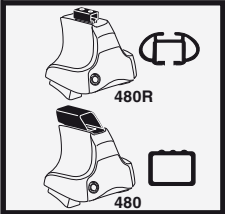

| | X inch | X mm |
|---|----------------|----------------|
| OPEL Insignia, 4-dr Sedan, 08- | 43 1/2" | 1106 mm |
| OPEL Insignia, 5-dr Hatchback, 08- | 43 1/2" | 1106 mm |
| VAUXHALL Insignia, 4-dr Sedan, 08- | 43 1/2" | 1106 mm |
| VAUXHALL Insignia, 5-dr Hatchback, 08- | 43 1/2" | 1106 mm |
| HOLDEN Insignia, 4-dr Sedan, 08- | 43 1/2" | 1106 mm |
| HOLDEN Insignia, 5-dr Hatchback, 08- | 43 1/2" | 1106 mm |