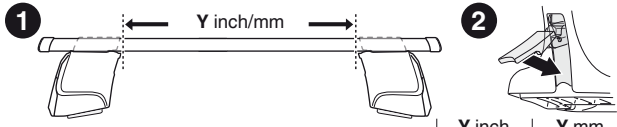

Y inch	Y mm
OPEL Insignia, 4-dr Sedan, 08-	41 1/8"	1046 mm
OPEL Insignia, 5-dr Hatchback, 08-	41 1/8"	1046 mm
VAUXHALL Insignia, 4-dr Sedan, 08-	41 1/8"	1046 mm
VAUXHALL Insignia, 5-dr Hatchback, 08-	41 1/8"	1046 mm
HOLDEN Insignia, 4-dr Sedan, 08-	41 1/8"	1046 mm
HOLDEN Insignia, 5-dr Hatchback, 08-	41 1/8"	1046 mm