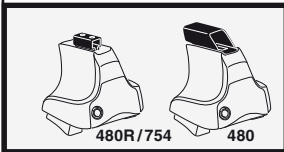

315

1023

316

1024

91

1025

94

1025

5

| | X mm | Y mm | X inch | Y inch |
|--|--------|--------|--------|---------|
| OPEL Insignia, 4-dr Sedan, 08– | 140 mm | 715 mm | 5 1/2" | 28 1/8" |
| OPEL Insignia, 5-dr Hatchback, 08– | 140 mm | 715 mm | 5 1/2" | 28 1/8" |
| VAUXHALL Insignia, 4-dr Sedan, 08– | 140 mm | 715 mm | 5 1/2" | 28 1/8" |
| VAUXHALL Insignia, 5-dr Hatchback, 08– | 140 mm | 715 mm | 5 1/2" | 28 1/8" |
| HOLDEN Insignia, 4-dr Sedan, 08– | 140 mm | 715 mm | 5 1/2" | 28 1/8" |
| HOLDEN Insignia, 5-dr Hatchback, 08– | 140 mm | 715 mm | 5 1/2" | 28 1/8" |