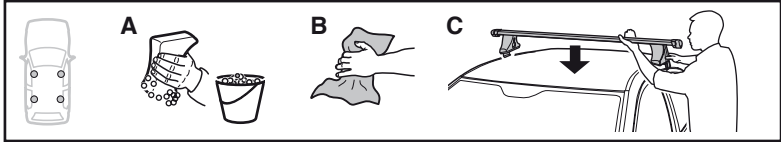

5

| | X mm | Y mm | X inch | Y inch |
|--|--------|--------|--------|---------|
| OPEL Insignia, 4-dr Sedan, 08– | 140 mm | 715 mm | 5 1/2" | 28 1/8" |
| OPEL Insignia, 5-dr Hatchback, 08– | 140 mm | 715 mm | 5 1/2" | 28 1/8" |
| VAUXHALL Insignia, 4-dr Sedan, 08– | 140 mm | 715 mm | 5 1/2" | 28 1/8" |
| VAUXHALL Insignia, 5-dr Hatchback, 08– | 140 mm | 715 mm | 5 1/2" | 28 1/8" |
| HOLDEN Insignia, 4-dr Sedan, 08– | 140 mm | 715 mm | 5 1/2" | 28 1/8" |
| HOLDEN Insignia, 5-dr Hatchback, 08– | 140 mm | 715 mm | 5 1/2" | 28 1/8" |