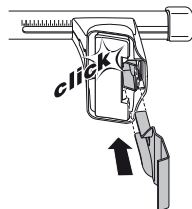

5

| | X mm | Y mm | X inch | Y inch |
|--|--------|--------|--------|---------|
| OPEL Insignia, 4-dr Sedan, 08– | 140 mm | 715 mm | 5 1/2" | 28 1/8" |
| OPEL Insignia, 5-dr Hatchback, 08– | 140 mm | 715 mm | 5 1/2" | 28 1/8" |
| VAUXHALL Insignia, 4-dr Sedan, 08– | 140 mm | 715 mm | 5 1/2" | 28 1/8" |
| VAUXHALL Insignia, 5-dr Hatchback, 08– | 140 mm | 715 mm | 5 1/2" | 28 1/8" |
| HOLDEN Insignia, 4-dr Sedan, 08– | 140 mm | 715 mm | 5 1/2" | 28 1/8" |
| HOLDEN Insignia, 5-dr Hatchback, 08– | 140 mm | 715 mm | 5 1/2" | 28 1/8" |