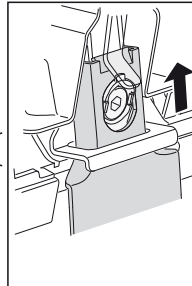

5

| | X mm | Y mm | X inch | Y inch |
|--|--------|--------|--------|---------|
| OPEL Insignia, 4-dr Sedan, 08– | 140 mm | 715 mm | 5 1/2" | 28 1/8" |
| OPEL Insignia, 5-dr Hatchback, 08– | 140 mm | 715 mm | 5 1/2" | 28 1/8" |
| VAUXHALL Insignia, 4-dr Sedan, 08– | 140 mm | 715 mm | 5 1/2" | 28 1/8" |
| VAUXHALL Insignia, 5-dr Hatchback, 08– | 140 mm | 715 mm | 5 1/2" | 28 1/8" |
| HOLDEN Insignia, 4-dr Sedan, 08– | 140 mm | 715 mm | 5 1/2" | 28 1/8" |
| HOLDEN Insignia, 5-dr Hatchback, 08– | 140 mm | 715 mm | 5 1/2" | 28 1/8" |