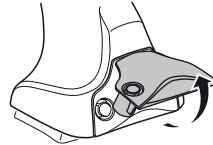

5

| | X mm | Y mm | X inch | Y inch |
|--|--------|--------|--------|---------|
| OPEL Insignia, 4-dr Sedan, 08– | 140 mm | 715 mm | 5 1/2" | 28 1/8" |
| OPEL Insignia, 5-dr Hatchback, 08– | 140 mm | 715 mm | 5 1/2" | 28 1/8" |
| VAUXHALL Insignia, 4-dr Sedan, 08– | 140 mm | 715 mm | 5 1/2" | 28 1/8" |
| VAUXHALL Insignia, 5-dr Hatchback, 08– | 140 mm | 715 mm | 5 1/2" | 28 1/8" |
| HOLDEN Insignia, 4-dr Sedan, 08– | 140 mm | 715 mm | 5 1/2" | 28 1/8" |
| HOLDEN Insignia, 5-dr Hatchback, 08– | 140 mm | 715 mm | 5 1/2" | 28 1/8" |