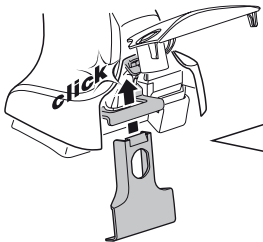

5

| | X mm | Y mm | X inch | Y inch |
|--|--------|--------|--------|---------|
| OPEL Insignia, 4-dr Sedan, 08– | 140 mm | 715 mm | 5 1/2" | 28 1/8" |
| OPEL Insignia, 5-dr Hatchback, 08– | 140 mm | 715 mm | 5 1/2" | 28 1/8" |
| VAUXHALL Insignia, 4-dr Sedan, 08– | 140 mm | 715 mm | 5 1/2" | 28 1/8" |
| VAUXHALL Insignia, 5-dr Hatchback, 08– | 140 mm | 715 mm | 5 1/2" | 28 1/8" |
| HOLDEN Insignia, 4-dr Sedan, 08– | 140 mm | 715 mm | 5 1/2" | 28 1/8" |
| HOLDEN Insignia, 5-dr Hatchback, 08– | 140 mm | 715 mm | 5 1/2" | 28 1/8" |