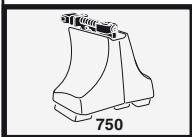

5

| | X mm | Y mm | X inch | Y inch |
|--|--------|--------|--------|---------|
| OPEL Insignia, 4-dr Sedan, 08– | 140 mm | 715 mm | 5 1/2" | 28 1/8" |
| OPEL Insignia, 5-dr Hatchback, 08– | 140 mm | 715 mm | 5 1/2" | 28 1/8" |
| VAUXHALL Insignia, 4-dr Sedan, 08– | 140 mm | 715 mm | 5 1/2" | 28 1/8" |
| VAUXHALL Insignia, 5-dr Hatchback, 08– | 140 mm | 715 mm | 5 1/2" | 28 1/8" |
| HOLDEN Insignia, 4-dr Sedan, 08– | 140 mm | 715 mm | 5 1/2" | 28 1/8" |
| HOLDEN Insignia, 5-dr Hatchback, 08– | 140 mm | 715 mm | 5 1/2" | 28 1/8" |