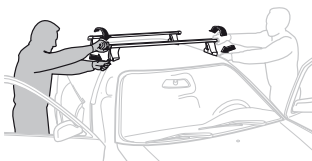

5

| | X mm | Y mm | X inch | Y inch |
|--|--------|--------|--------|---------|
| OPEL Insignia, 4-dr Sedan, 08– | 140 mm | 715 mm | 5 1/2" | 28 1/8" |
| OPEL Insignia, 5-dr Hatchback, 08– | 140 mm | 715 mm | 5 1/2" | 28 1/8" |
| VAUXHALL Insignia, 4-dr Sedan, 08– | 140 mm | 715 mm | 5 1/2" | 28 1/8" |
| VAUXHALL Insignia, 5-dr Hatchback, 08– | 140 mm | 715 mm | 5 1/2" | 28 1/8" |
| HOLDEN Insignia, 4-dr Sedan, 08– | 140 mm | 715 mm | 5 1/2" | 28 1/8" |
| HOLDEN Insignia, 5-dr Hatchback, 08– | 140 mm | 715 mm | 5 1/2" | 28 1/8" |