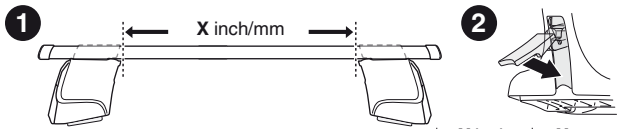

X inch	X mm
OPEL Insignia, 4-dr Sedan, 08-	43 1/2"	1106 mm
OPEL Insignia, 5-dr Hatchback, 08-	43 1/2"	1106 mm
VAUXHALL Insignia, 4-dr Sedan, 08-	43 1/2"	1106 mm
VAUXHALL Insignia, 5-dr Hatchback, 08-	43 1/2"	1106 mm
HOLDEN Insignia, 4-dr Sedan, 08-	43 1/2"	1106 mm
HOLDEN Insignia, 5-dr Hatchback, 08-	43 1/2"	1106 mm