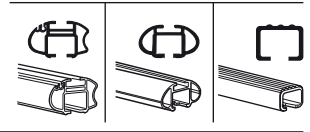

Kit 1489

VOLKSWAGEN Touran, 5-dr MPV, 03- (CHINA)*

* Without railing

480R
754