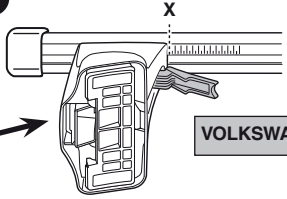

2

VOLKSWAGEN Touran, 5-dr MPV, 03- (CHINA)	X
	46