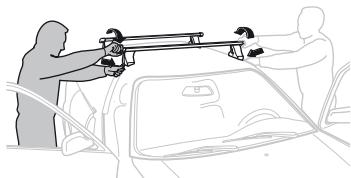

4

NISSAN Note, 5-dr MPV, 05–
NISSAN Livina, 5-dr MPV, 07–

5

	X mm	Y mm	X inch	Y inch
NISSAN Note, 5-dr MPV, 05–	370 mm	720 mm	14 ⁵ / ₈ "	28 ³ / ₈ "
NISSAN Livina, 5-dr MPV, 07–	370 mm	720 mm	14 ⁵ / ₈ "	28 ³ / ₈ "