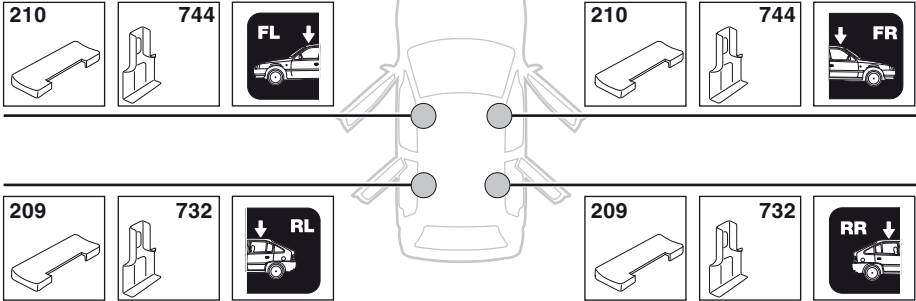

2

	X inch	X mm
NISSAN Note, 5-dr MPV, 05–	40 ³ / ₈ "	1026 mm
NISSAN Livina, 5-dr MPV, 07–	40 ³ / ₈ "	1026 mm

1

2

	Y inch	Y mm
NISSAN Note, 5-dr MPV, 05–	40 ³ / ₈ "	1026 mm
NISSAN Livina, 5-dr MPV, 07–	39 ³ / ₈ "	1001 mm

4

NISSAN Note, 5-dr MPV, 05–
NISSAN Livina, 5-dr MPV, 07–

5

	X mm	Y mm	X inch	Y inch
NISSAN Note, 5-dr MPV, 05–	370 mm	720 mm	14 ⁵ / ₈ "	28 ³ / ₈ "
NISSAN Livina, 5-dr MPV, 07–	370 mm	720 mm	14 ⁵ / ₈ "	28 ³ / ₈ "