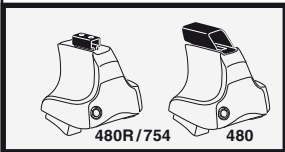

2

	X inch	X mm
NISSAN Note, 5-dr MPV, 05–	40 ³ / ₈ "	1026 mm
NISSAN Livina, 5-dr MPV, 07–	40 ³ / ₈ "	1026 mm

1

2

	Y inch	Y mm
NISSAN Note, 5-dr MPV, 05–	40 ³ / ₈ "	1026 mm
NISSAN Livina, 5-dr MPV, 07–	39 ³ / ₈ "	1001 mm

4

NISSAN Note, 5-dr MPV, 05–
NISSAN Livina, 5-dr MPV, 07–

5

	X mm	Y mm	X inch	Y inch
NISSAN Note, 5-dr MPV, 05–	370 mm	720 mm	14 ⁵ / ₈ "	28 ³ / ₈ "
NISSAN Livina, 5-dr MPV, 07–	370 mm	720 mm	14 ⁵ / ₈ "	28 ³ / ₈ "