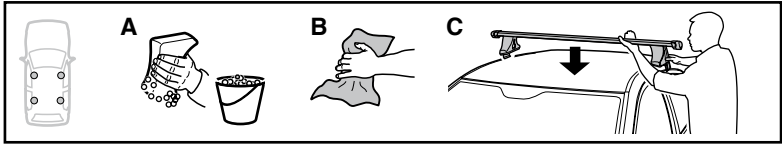

5

	X mm	Y mm	X inch	Y inch
VOLKSWAGEN Golf V, 3-dr Hatchback, 04-07	210 mm	710 mm	8 1/4"	28"
VOLKSWAGEN Golf V, 5-dr Hatchback, 04-07	210 mm	710 mm	8 1/4"	28"
VOLKSWAGEN Golf VI, 3-dr Hatchback, 08- / *10-	210 mm	710 mm	8 1/4"	28"
VOLKSWAGEN Golf VI, 5-dr Hatchback, 08- / *10-	210 mm	710 mm	8 1/4"	28"
VOLKSWAGEN GTI V, 3-dr Hatchback, *06-09	210 mm	710 mm	8 1/4"	28"
VOLKSWAGEN GTI V, 5-dr Hatchback, *06-09	210 mm	710 mm	8 1/4"	28"
VOLKSWAGEN GTI VI, 3-dr Hatchback, *10-	210 mm	710 mm	8 1/4"	28"
VOLKSWAGEN GTI VI, 5-dr Hatchback, *10-	210 mm	710 mm	8 1/4"	28"
VOLKSWAGEN Rabbit, 3-dr Hatchback, *06-09	210 mm	710 mm	8 1/4"	28"
VOLKSWAGEN Rabbit, 5-dr Hatchback, *06-09	210 mm	710 mm	8 1/4"	28"