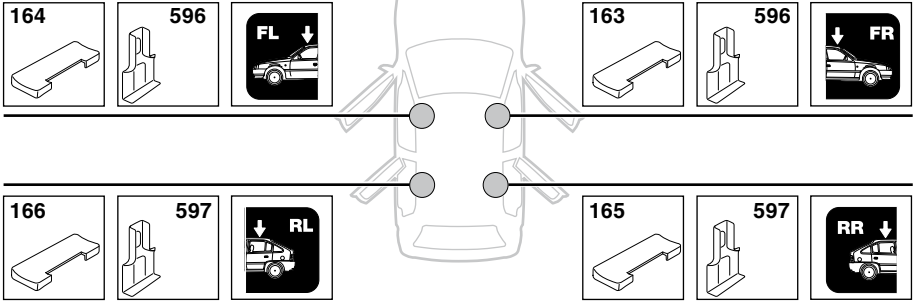

4

VOLKSWAGEN Golf V, 3-dr Hatchback, 04-07
VOLKSWAGEN Golf V, 5-dr Hatchback, 04-07
VOLKSWAGEN Golf VI, 3-dr Hatchback, 08- / *10-
VOLKSWAGEN Golf VI, 5-dr Hatchback, 08- / *10-
VOLKSWAGEN GTI V, 3-dr Hatchback, *06-09

VOLKSWAGEN GTI V, 5-dr Hatchback, *06-09
VOLKSWAGEN GTI VI, 3-dr Hatchback, *10-
VOLKSWAGEN GTI VI, 5-dr Hatchback, *10-
VOLKSWAGEN Rabbit, 3-dr Hatchback, *06-09
VOLKSWAGEN Rabbit, 5-dr Hatchback, *06-09