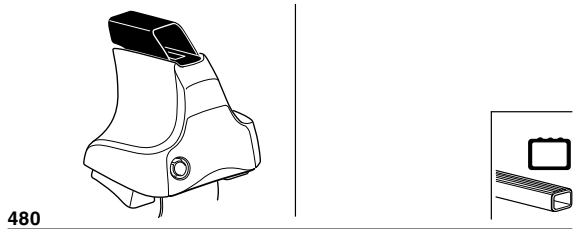

Kit 1323

- **VOLKSWAGEN Golf V**, 3-dr Hatchback, 04-07
- **VOLKSWAGEN Golf V**, 5-dr Hatchback, 04-07
- **VOLKSWAGEN Golf VI**, 3-dr Hatchback, 08- / *10-
- **VOLKSWAGEN Golf VI**, 5-dr Hatchback, 08- / *10-
- **VOLKSWAGEN GTI V**, 3-dr Hatchback, *06-09
- **VOLKSWAGEN GTI V**, 5-dr Hatchback, *06-09
- **VOLKSWAGEN GTI VI**, 3-dr Hatchback, *10-
- **VOLKSWAGEN GTI VI**, 5-dr Hatchback, *10-
- **VOLKSWAGEN Rabbit**, 3-dr Hatchback, *06-09
- **VOLKSWAGEN Rabbit**, 5-dr Hatchback, *06-09

*North America

480R
754