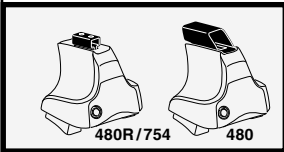

4

VOLKSWAGEN Golf V, 3-dr Hatchback, 04-07
VOLKSWAGEN Golf V, 5-dr Hatchback, 04-07
VOLKSWAGEN Golf VI, 3-dr Hatchback, 08- / *10-
VOLKSWAGEN Golf VI, 5-dr Hatchback, 08- / *10-
VOLKSWAGEN GTI V, 3-dr Hatchback, *06-09

VOLKSWAGEN GTI V, 5-dr Hatchback, *06-09
VOLKSWAGEN GTI VI, 3-dr Hatchback, *10-
VOLKSWAGEN GTI VI, 5-dr Hatchback, *10-
VOLKSWAGEN Rabbit, 3-dr Hatchback, *06-09
VOLKSWAGEN Rabbit, 5-dr Hatchback, *06-09