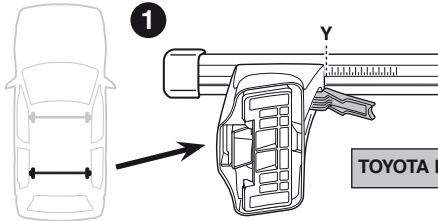

Kit 1288

TOYOTA Land Cruiser 100, 5-dr SUV, 98-01, 02-07

Kit

	X
TOYOTA Land Cruiser 100, 5-dr SUV, 98-01, 02-07	58

	Y
TOYOTA Land Cruiser 100, 5-dr SUV, 98-01, 02-07	56

	X inch	X mm
TOYOTA Land Cruiser 100, 5-dr SUV, 98-01, 02-07	48 1/2"	1231 mm

	Y inch	Y mm
TOYOTA Land Cruiser 100, 5-dr SUV, 98-01, 02-07	47 5/8"	1211 mm

4

TOYOTA Land Cruiser 100, 5-dr SUV, 98-01, 02-07

5

	X mm	Y mm	X inch	Y inch
TOYOTA Land Cruiser 100, 5-dr SUV, 98-01, 02-07	385 mm	710 mm	15 1/8"	28"