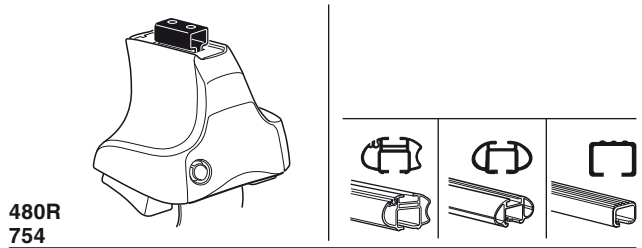

Kit 1288

TOYOTA Land Cruiser 100, 5-dr SUV, 98-01, 02-07

Kit

	X
TOYOTA Land Cruiser 100, 5-dr SUV, 98-01, 02-07	58

	Y
TOYOTA Land Cruiser 100, 5-dr SUV, 98-01, 02-07	56

	X inch	X mm
TOYOTA Land Cruiser 100, 5-dr SUV, 98-01, 02-07	48 1/2"	1231 mm

	Y inch	Y mm
TOYOTA Land Cruiser 100, 5-dr SUV, 98-01, 02-07	47 5/8"	1211 mm

4

TOYOTA Land Cruiser 100, 5-dr SUV, 98-01, 02-07

5

	X mm	Y mm	X inch	Y inch
TOYOTA Land Cruiser 100, 5-dr SUV, 98-01, 02-07	385 mm	710 mm	15 1/8"	28"