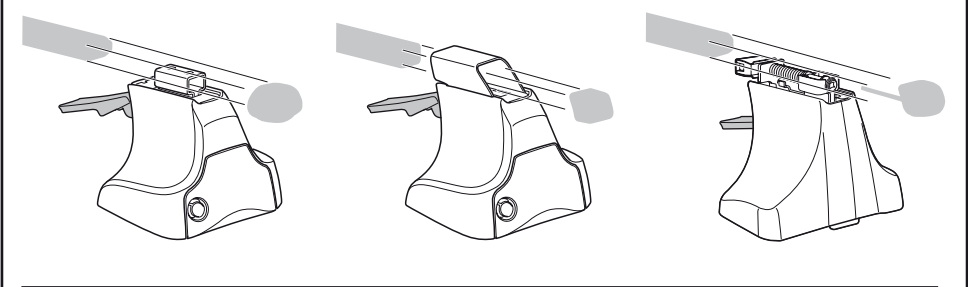

Kit 1288

TOYOTA Land Cruiser 100, 5-dr SUV, 98-01, 02-07

Kit

	X
TOYOTA Land Cruiser 100, 5-dr SUV, 98-01, 02-07	58

	Y
TOYOTA Land Cruiser 100, 5-dr SUV, 98-01, 02-07	56

	X inch	X mm
TOYOTA Land Cruiser 100, 5-dr SUV, 98-01, 02-07	48 1/2"	1231 mm

	Y inch	Y mm
TOYOTA Land Cruiser 100, 5-dr SUV, 98-01, 02-07	47 5/8"	1211 mm

4

TOYOTA Land Cruiser 100, 5-dr SUV, 98-01, 02-07

5

	X mm	Y mm	X inch	Y inch
TOYOTA Land Cruiser 100, 5-dr SUV, 98-01, 02-07	385 mm	710 mm	15 1/8"	28"