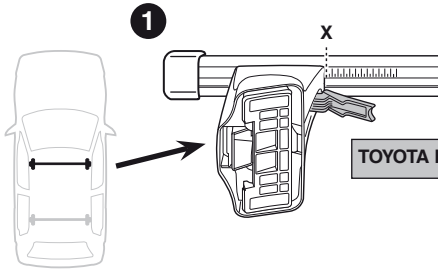

Kit 1288

TOYOTA Land Cruiser 100, 5-dr SUV, 98-01, 02-07

Kit

	X
TOYOTA Land Cruiser 100, 5-dr SUV, 98-01, 02-07	58

	Y
TOYOTA Land Cruiser 100, 5-dr SUV, 98-01, 02-07	56

	X inch	X mm
TOYOTA Land Cruiser 100, 5-dr SUV, 98-01, 02-07	48 1/2"	1231 mm

	Y inch	Y mm
TOYOTA Land Cruiser 100, 5-dr SUV, 98-01, 02-07	47 5/8"	1211 mm

4

TOYOTA Land Cruiser 100, 5-dr SUV, 98-01, 02-07

5

	X mm	Y mm	X inch	Y inch
TOYOTA Land Cruiser 100, 5-dr SUV, 98-01, 02-07	385 mm	710 mm	15 1/8"	28"