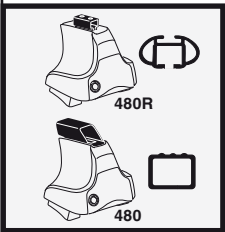

Kit 1288

TOYOTA Land Cruiser 100, 5-dr SUV, 98-01, 02-07

Kit

	X
TOYOTA Land Cruiser 100, 5-dr SUV, 98-01, 02-07	58

	Y
TOYOTA Land Cruiser 100, 5-dr SUV, 98-01, 02-07	56

	X inch	X mm
TOYOTA Land Cruiser 100, 5-dr SUV, 98-01, 02-07	48 1/2"	1231 mm

	Y inch	Y mm
TOYOTA Land Cruiser 100, 5-dr SUV, 98-01, 02-07	47 5/8"	1211 mm

4

TOYOTA Land Cruiser 100, 5-dr SUV, 98-01, 02-07

5

	X mm	Y mm	X inch	Y inch
TOYOTA Land Cruiser 100, 5-dr SUV, 98-01, 02-07	385 mm	710 mm	15 1/8"	28"