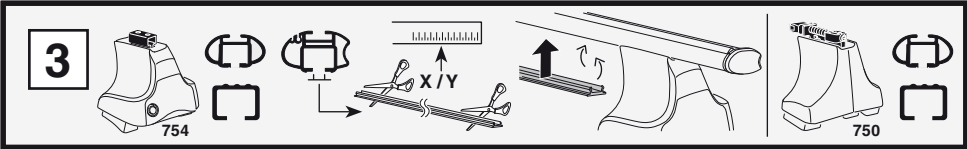

Kit 1288

TOYOTA Land Cruiser 100, 5-dr SUV, 98-01, 02-07

Kit

	X
TOYOTA Land Cruiser 100, 5-dr SUV, 98-01, 02-07	58

	Y
TOYOTA Land Cruiser 100, 5-dr SUV, 98-01, 02-07	56

	X inch	X mm
TOYOTA Land Cruiser 100, 5-dr SUV, 98-01, 02-07	48 1/2"	1231 mm

	Y inch	Y mm
TOYOTA Land Cruiser 100, 5-dr SUV, 98-01, 02-07	47 5/8"	1211 mm

4

TOYOTA Land Cruiser 100, 5-dr SUV, 98-01, 02-07

5

	X mm	Y mm	X inch	Y inch
TOYOTA Land Cruiser 100, 5-dr SUV, 98-01, 02-07	385 mm	710 mm	15 1/8"	28"