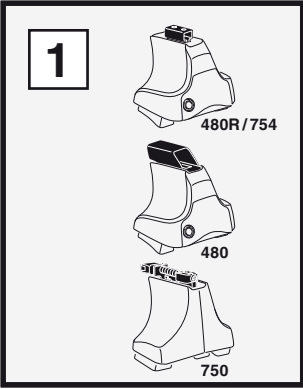

Kit 1288

TOYOTA Land Cruiser 100, 5-dr SUV, 98-01, 02-07

Kit

	X
TOYOTA Land Cruiser 100, 5-dr SUV, 98-01, 02-07	58

	Y
TOYOTA Land Cruiser 100, 5-dr SUV, 98-01, 02-07	56

	X inch	X mm
TOYOTA Land Cruiser 100, 5-dr SUV, 98-01, 02-07	48 1/2"	1231 mm

	Y inch	Y mm
TOYOTA Land Cruiser 100, 5-dr SUV, 98-01, 02-07	47 5/8"	1211 mm

4

TOYOTA Land Cruiser 100, 5-dr SUV, 98-01, 02-07

5

	X mm	Y mm	X inch	Y inch
TOYOTA Land Cruiser 100, 5-dr SUV, 98-01, 02-07	385 mm	710 mm	15 1/8"	28"