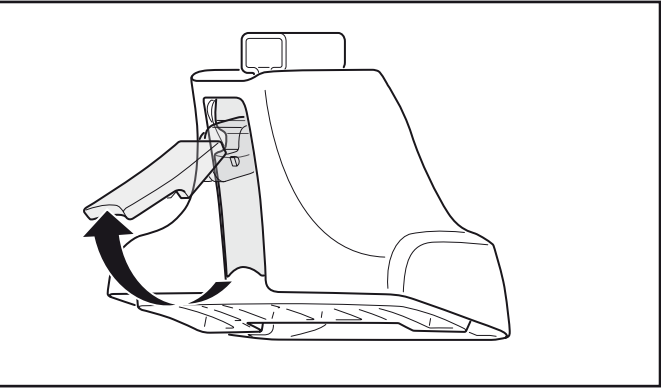

Kit 1288

TOYOTA Land Cruiser 100, 5-dr SUV, 98-01, 02-07

Kit

	X
TOYOTA Land Cruiser 100, 5-dr SUV, 98-01, 02-07	58

	Y
TOYOTA Land Cruiser 100, 5-dr SUV, 98-01, 02-07	56

	X inch	X mm
TOYOTA Land Cruiser 100, 5-dr SUV, 98-01, 02-07	48 1/2"	1231 mm

	Y inch	Y mm
TOYOTA Land Cruiser 100, 5-dr SUV, 98-01, 02-07	47 5/8"	1211 mm

4

TOYOTA Land Cruiser 100, 5-dr SUV, 98-01, 02-07

5

	X mm	Y mm	X inch	Y inch
TOYOTA Land Cruiser 100, 5-dr SUV, 98-01, 02-07	385 mm	710 mm	15 1/8"	28"