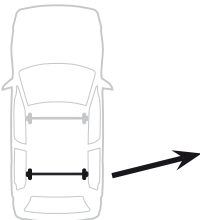

Kit 1288

TOYOTA Land Cruiser 100, 5-dr SUV, 98-01, 02-07

Kit

	X
TOYOTA Land Cruiser 100, 5-dr SUV, 98-01, 02-07	58

	Y
TOYOTA Land Cruiser 100, 5-dr SUV, 98-01, 02-07	56

	X inch	X mm
TOYOTA Land Cruiser 100, 5-dr SUV, 98-01, 02-07	48 1/2"	1231 mm

	Y inch	Y mm
TOYOTA Land Cruiser 100, 5-dr SUV, 98-01, 02-07	47 5/8"	1211 mm

4

TOYOTA Land Cruiser 100, 5-dr SUV, 98-01, 02-07

5

	X mm	Y mm	X inch	Y inch
TOYOTA Land Cruiser 100, 5-dr SUV, 98-01, 02-07	385 mm	710 mm	15 1/8"	28"