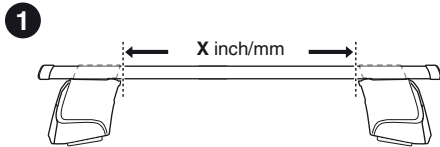

Kit 1288

TOYOTA Land Cruiser 100, 5-dr SUV, 98-01, 02-07

Kit

	X
TOYOTA Land Cruiser 100, 5-dr SUV, 98-01, 02-07	58

	Y
TOYOTA Land Cruiser 100, 5-dr SUV, 98-01, 02-07	56

	X inch	X mm
TOYOTA Land Cruiser 100, 5-dr SUV, 98-01, 02-07	48 1/2"	1231 mm

	Y inch	Y mm
TOYOTA Land Cruiser 100, 5-dr SUV, 98-01, 02-07	47 5/8"	1211 mm

4

TOYOTA Land Cruiser 100, 5-dr SUV, 98-01, 02-07

5

	X mm	Y mm	X inch	Y inch
TOYOTA Land Cruiser 100, 5-dr SUV, 98-01, 02-07	385 mm	710 mm	15 1/8"	28"