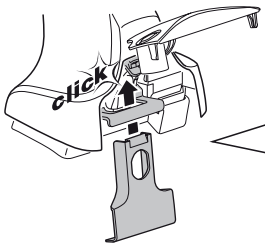

Kit 1288

TOYOTA Land Cruiser 100, 5-dr SUV, 98-01, 02-07

Kit

	X
TOYOTA Land Cruiser 100, 5-dr SUV, 98-01, 02-07	58

	Y
TOYOTA Land Cruiser 100, 5-dr SUV, 98-01, 02-07	56

	X inch	X mm
TOYOTA Land Cruiser 100, 5-dr SUV, 98-01, 02-07	48 1/2"	1231 mm

	Y inch	Y mm
TOYOTA Land Cruiser 100, 5-dr SUV, 98-01, 02-07	47 5/8"	1211 mm

4

TOYOTA Land Cruiser 100, 5-dr SUV, 98-01, 02-07

5

	X mm	Y mm	X inch	Y inch
TOYOTA Land Cruiser 100, 5-dr SUV, 98-01, 02-07	385 mm	710 mm	15 1/8"	28"