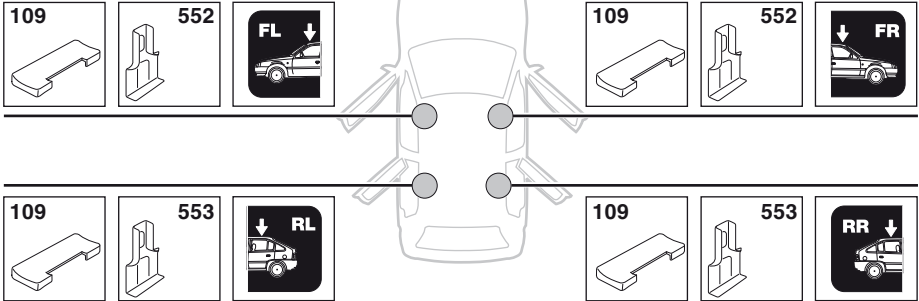

Kit 1288

TOYOTA Land Cruiser 100, 5-dr SUV, 98-01, 02-07

Kit

	X
TOYOTA Land Cruiser 100, 5-dr SUV, 98-01, 02-07	58

	Y
TOYOTA Land Cruiser 100, 5-dr SUV, 98-01, 02-07	56

	X inch	X mm
TOYOTA Land Cruiser 100, 5-dr SUV, 98-01, 02-07	48 1/2"	1231 mm

	Y inch	Y mm
TOYOTA Land Cruiser 100, 5-dr SUV, 98-01, 02-07	47 5/8"	1211 mm

4

TOYOTA Land Cruiser 100, 5-dr SUV, 98-01, 02-07

5

	X mm	Y mm	X inch	Y inch
TOYOTA Land Cruiser 100, 5-dr SUV, 98-01, 02-07	385 mm	710 mm	15 1/8"	28"