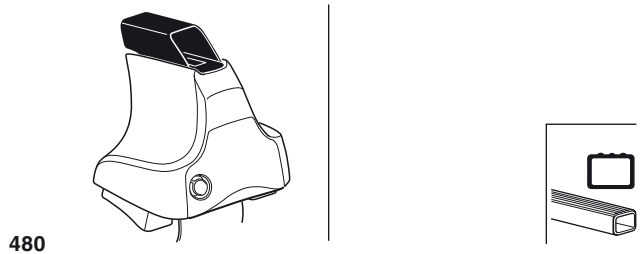

Kit 1288

TOYOTA Land Cruiser 100, 5-dr SUV, 98-01, 02-07

Kit

	X
TOYOTA Land Cruiser 100, 5-dr SUV, 98-01, 02-07	58

	Y
TOYOTA Land Cruiser 100, 5-dr SUV, 98-01, 02-07	56

	X inch	X mm
TOYOTA Land Cruiser 100, 5-dr SUV, 98-01, 02-07	48 1/2"	1231 mm

	Y inch	Y mm
TOYOTA Land Cruiser 100, 5-dr SUV, 98-01, 02-07	47 5/8"	1211 mm

4

TOYOTA Land Cruiser 100, 5-dr SUV, 98-01, 02-07

5

	X mm	Y mm	X inch	Y inch
TOYOTA Land Cruiser 100, 5-dr SUV, 98-01, 02-07	385 mm	710 mm	15 1/8"	28"