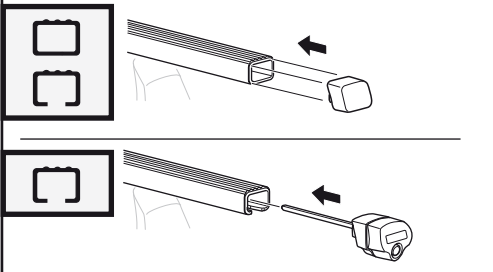

Kit 1288

TOYOTA Land Cruiser 100, 5-dr SUV, 98-01, 02-07

Kit

	X
TOYOTA Land Cruiser 100, 5-dr SUV, 98-01, 02-07	58

	Y
TOYOTA Land Cruiser 100, 5-dr SUV, 98-01, 02-07	56

	X inch	X mm
TOYOTA Land Cruiser 100, 5-dr SUV, 98-01, 02-07	48 1/2"	1231 mm

	Y inch	Y mm
TOYOTA Land Cruiser 100, 5-dr SUV, 98-01, 02-07	47 5/8"	1211 mm

4

TOYOTA Land Cruiser 100, 5-dr SUV, 98-01, 02-07

5

	X mm	Y mm	X inch	Y inch
TOYOTA Land Cruiser 100, 5-dr SUV, 98-01, 02-07	385 mm	710 mm	15 1/8"	28"