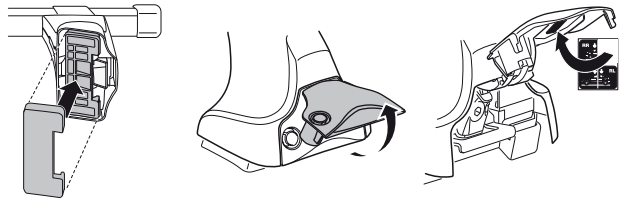

Kit 1288

TOYOTA Land Cruiser 100, 5-dr SUV, 98-01, 02-07

Kit

	X
TOYOTA Land Cruiser 100, 5-dr SUV, 98-01, 02-07	58

	Y
TOYOTA Land Cruiser 100, 5-dr SUV, 98-01, 02-07	56

	X inch	X mm
TOYOTA Land Cruiser 100, 5-dr SUV, 98-01, 02-07	48 1/2"	1231 mm

	Y inch	Y mm
TOYOTA Land Cruiser 100, 5-dr SUV, 98-01, 02-07	47 5/8"	1211 mm

4

TOYOTA Land Cruiser 100, 5-dr SUV, 98-01, 02-07

5

	X mm	Y mm	X inch	Y inch
TOYOTA Land Cruiser 100, 5-dr SUV, 98-01, 02-07	385 mm	710 mm	15 1/8"	28"