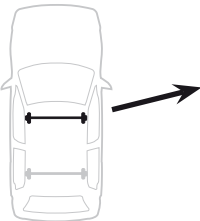

Kit 1288

TOYOTA Land Cruiser 100, 5-dr SUV, 98-01, 02-07

Kit

	X
TOYOTA Land Cruiser 100, 5-dr SUV, 98-01, 02-07	58

	Y
TOYOTA Land Cruiser 100, 5-dr SUV, 98-01, 02-07	56

	X inch	X mm
TOYOTA Land Cruiser 100, 5-dr SUV, 98-01, 02-07	48 1/2"	1231 mm

	Y inch	Y mm
TOYOTA Land Cruiser 100, 5-dr SUV, 98-01, 02-07	47 5/8"	1211 mm

4

TOYOTA Land Cruiser 100, 5-dr SUV, 98-01, 02-07

5

	X mm	Y mm	X inch	Y inch
TOYOTA Land Cruiser 100, 5-dr SUV, 98-01, 02-07	385 mm	710 mm	15 1/8"	28"