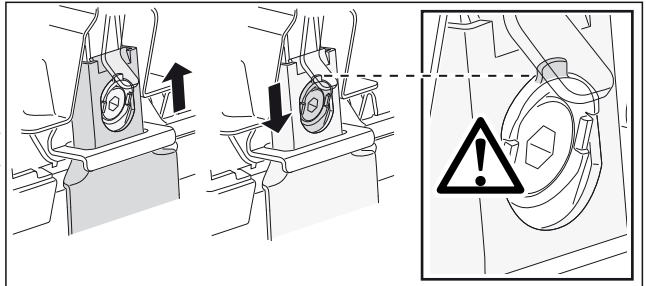

Kit 1288

TOYOTA Land Cruiser 100, 5-dr SUV, 98-01, 02-07

Kit

	X
TOYOTA Land Cruiser 100, 5-dr SUV, 98-01, 02-07	58

	Y
TOYOTA Land Cruiser 100, 5-dr SUV, 98-01, 02-07	56

	X inch	X mm
TOYOTA Land Cruiser 100, 5-dr SUV, 98-01, 02-07	48 1/2"	1231 mm

	Y inch	Y mm
TOYOTA Land Cruiser 100, 5-dr SUV, 98-01, 02-07	47 5/8"	1211 mm

4

TOYOTA Land Cruiser 100, 5-dr SUV, 98-01, 02-07

5

	X mm	Y mm	X inch	Y inch
TOYOTA Land Cruiser 100, 5-dr SUV, 98-01, 02-07	385 mm	710 mm	15 1/8"	28"