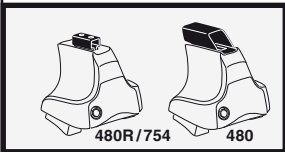

Kit 1288

TOYOTA Land Cruiser 100, 5-dr SUV, 98-01, 02-07

Kit

	X
TOYOTA Land Cruiser 100, 5-dr SUV, 98-01, 02-07	58

	Y
TOYOTA Land Cruiser 100, 5-dr SUV, 98-01, 02-07	56

	X inch	X mm
TOYOTA Land Cruiser 100, 5-dr SUV, 98-01, 02-07	48 1/2"	1231 mm

	Y inch	Y mm
TOYOTA Land Cruiser 100, 5-dr SUV, 98-01, 02-07	47 5/8"	1211 mm

4

TOYOTA Land Cruiser 100, 5-dr SUV, 98-01, 02-07

5

	X mm	Y mm	X inch	Y inch
TOYOTA Land Cruiser 100, 5-dr SUV, 98-01, 02-07	385 mm	710 mm	15 1/8"	28"