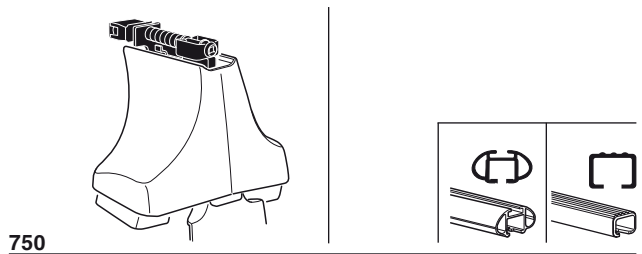

Kit 1288

TOYOTA Land Cruiser 100, 5-dr SUV, 98-01, 02-07

Kit

	X
TOYOTA Land Cruiser 100, 5-dr SUV, 98-01, 02-07	58

	Y
TOYOTA Land Cruiser 100, 5-dr SUV, 98-01, 02-07	56

	X inch	X mm
TOYOTA Land Cruiser 100, 5-dr SUV, 98-01, 02-07	48 1/2"	1231 mm

	Y inch	Y mm
TOYOTA Land Cruiser 100, 5-dr SUV, 98-01, 02-07	47 5/8"	1211 mm

4

TOYOTA Land Cruiser 100, 5-dr SUV, 98-01, 02-07

5

	X mm	Y mm	X inch	Y inch
TOYOTA Land Cruiser 100, 5-dr SUV, 98-01, 02-07	385 mm	710 mm	15 1/8"	28"