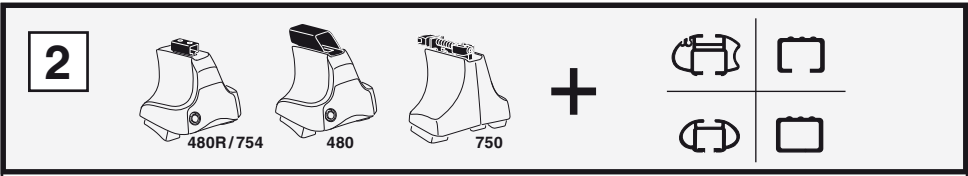

Kit 1288

TOYOTA Land Cruiser 100, 5-dr SUV, 98-01, 02-07

Kit

	X
TOYOTA Land Cruiser 100, 5-dr SUV, 98-01, 02-07	58

	Y
TOYOTA Land Cruiser 100, 5-dr SUV, 98-01, 02-07	56

	X inch	X mm
TOYOTA Land Cruiser 100, 5-dr SUV, 98-01, 02-07	48 1/2"	1231 mm

	Y inch	Y mm
TOYOTA Land Cruiser 100, 5-dr SUV, 98-01, 02-07	47 5/8"	1211 mm

4

TOYOTA Land Cruiser 100, 5-dr SUV, 98-01, 02-07

5

	X mm	Y mm	X inch	Y inch
TOYOTA Land Cruiser 100, 5-dr SUV, 98-01, 02-07	385 mm	710 mm	15 1/8"	28"