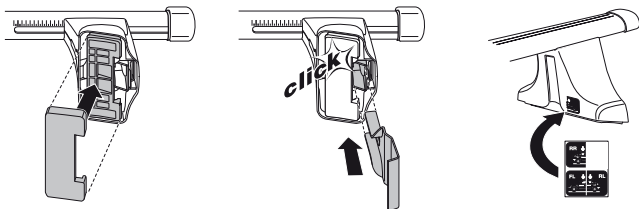

Kit 1288

TOYOTA Land Cruiser 100, 5-dr SUV, 98-01, 02-07

Kit

	X
TOYOTA Land Cruiser 100, 5-dr SUV, 98-01, 02-07	58

	Y
TOYOTA Land Cruiser 100, 5-dr SUV, 98-01, 02-07	56

	X inch	X mm
TOYOTA Land Cruiser 100, 5-dr SUV, 98-01, 02-07	48 1/2"	1231 mm

	Y inch	Y mm
TOYOTA Land Cruiser 100, 5-dr SUV, 98-01, 02-07	47 5/8"	1211 mm

4

TOYOTA Land Cruiser 100, 5-dr SUV, 98-01, 02-07

5

	X mm	Y mm	X inch	Y inch
TOYOTA Land Cruiser 100, 5-dr SUV, 98-01, 02-07	385 mm	710 mm	15 1/8"	28"