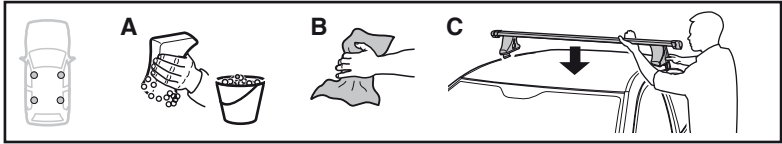

	Y inch	Y mm
TOYOTA Land Cruiser 100, 5-dr SUV, 98-01, 02-07	47 5/8"	1211 mm

4

TOYOTA Land Cruiser 100, 5-dr SUV, 98-01, 02-07

5

	X mm	Y mm	X inch	Y inch
TOYOTA Land Cruiser 100, 5-dr SUV, 98-01, 02-07	385 mm	710 mm	15 1/8"	28"