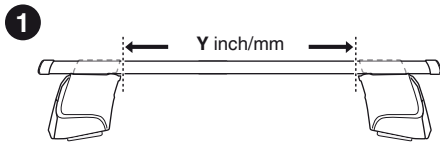

Kit 1288

TOYOTA Land Cruiser 100, 5-dr SUV, 98-01, 02-07

Kit

	X
TOYOTA Land Cruiser 100, 5-dr SUV, 98-01, 02-07	58

	Y
TOYOTA Land Cruiser 100, 5-dr SUV, 98-01, 02-07	56

	X inch	X mm
TOYOTA Land Cruiser 100, 5-dr SUV, 98-01, 02-07	48 1/2"	1231 mm

	Y inch	Y mm
TOYOTA Land Cruiser 100, 5-dr SUV, 98-01, 02-07	47 5/8"	1211 mm

4

TOYOTA Land Cruiser 100, 5-dr SUV, 98-01, 02-07

5

	X mm	Y mm	X inch	Y inch
TOYOTA Land Cruiser 100, 5-dr SUV, 98-01, 02-07	385 mm	710 mm	15 1/8"	28"