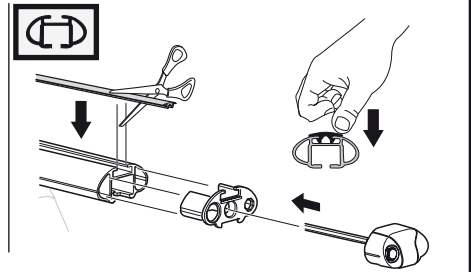

Kit 1288

TOYOTA Land Cruiser 100, 5-dr SUV, 98-01, 02-07

Kit

	X
TOYOTA Land Cruiser 100, 5-dr SUV, 98-01, 02-07	58

	Y
TOYOTA Land Cruiser 100, 5-dr SUV, 98-01, 02-07	56

	X inch	X mm
TOYOTA Land Cruiser 100, 5-dr SUV, 98-01, 02-07	48 1/2"	1231 mm

	Y inch	Y mm
TOYOTA Land Cruiser 100, 5-dr SUV, 98-01, 02-07	47 5/8"	1211 mm

4

TOYOTA Land Cruiser 100, 5-dr SUV, 98-01, 02-07

5

	X mm	Y mm	X inch	Y inch
TOYOTA Land Cruiser 100, 5-dr SUV, 98-01, 02-07	385 mm	710 mm	15 1/8"	28"