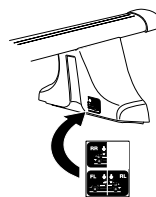

	Y inch	Y mm
SUZUKI Aerio, 4-dr Sedan, 02-03, 04-07 / *02-07	37 1/2"	951 mm
SUZUKI Aerio, 5-dr Estate, 01-03, 04-07	36 7/8"	936 mm
SUZUKI Aerio SX, 5-dr Hatchback, *02-06	36 7/8"	936 mm
SUZUKI Aerio, 5-dr Wagon, *02-06	36 7/8"	936 mm
SUZUKI Liana, 4-dr Sedan, 02-03, 04-07	37 1/2"	951 mm
SUZUKI Liana, 5-dr Estate, 01-03, 04-07	36 7/8"	936 mm

5

	X mm	Y mm	X inch	Y inch
SUZUKI Aerio, 4-dr Sedan, 02-03, 04-07 / *02-077	250 mm	700 mm	9 ⁷ / ₈ "	27 ¹ / ₂ "
SUZUKI Aerio, 5-dr Estate, 01-03, 04-07	355 mm	700 mm	14 "	27 ¹ / ₂ "
SUZUKI Aerio SX, 5-dr Hatchback, *02-06	355 mm	700 mm	14 "	27 ¹ / ₂ "
SUZUKI Aerio, 5-dr Wagon, *02-06	355 mm	700 mm	14 "	27 ¹ / ₂ "
SUZUKI Liana, 4-dr Sedan, 02-03, 04-07	250 mm	700 mm	9 ⁷ / ₈ "	27 ¹ / ₂ "
SUZUKI Liana, 5-dr Estate, 01-03, 04-07	355 mm	700 mm	14 "	27 ¹ / ₂ "