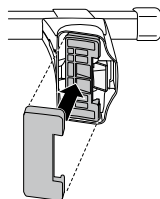

	Y inch	Y mm
SUZUKI Aerio, 4-dr Sedan, 02-03, 04-07 / *02-07	37 1/2"	951 mm
SUZUKI Aerio, 5-dr Estate, 01-03, 04-07	36 7/8"	936 mm
SUZUKI Aerio SX, 5-dr Hatchback, *02-06	36 7/8"	936 mm
SUZUKI Aerio, 5-dr Wagon, *02-06	36 7/8"	936 mm
SUZUKI Liana, 4-dr Sedan, 02-03, 04-07	37 1/2"	951 mm
SUZUKI Liana, 5-dr Estate, 01-03, 04-07	36 7/8"	936 mm

5

	X mm	Y mm	X inch	Y inch
SUZUKI Aerio, 4-dr Sedan, 02-03, 04-07 / *02-077	250 mm	700 mm	9 ⁷ / ₈ "	27 ¹ / ₂ "
SUZUKI Aerio, 5-dr Estate, 01-03, 04-07	355 mm	700 mm	14 "	27 ¹ / ₂ "
SUZUKI Aerio SX, 5-dr Hatchback, *02-06	355 mm	700 mm	14 "	27 ¹ / ₂ "
SUZUKI Aerio, 5-dr Wagon, *02-06	355 mm	700 mm	14 "	27 ¹ / ₂ "
SUZUKI Liana, 4-dr Sedan, 02-03, 04-07	250 mm	700 mm	9 ⁷ / ₈ "	27 ¹ / ₂ "
SUZUKI Liana, 5-dr Estate, 01-03, 04-07	355 mm	700 mm	14 "	27 ¹ / ₂ "