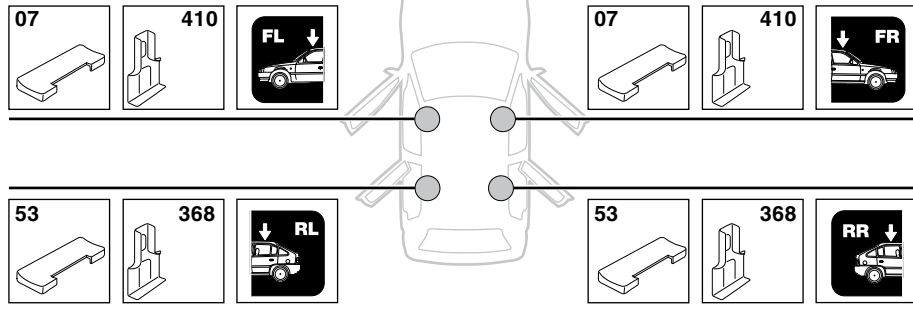

	Y inch	Y mm
SUZUKI Aerio, 4-dr Sedan, 02-03, 04-07 / *02-07	37 1/2"	951 mm
SUZUKI Aerio, 5-dr Estate, 01-03, 04-07	36 7/8"	936 mm
SUZUKI Aerio SX, 5-dr Hatchback, *02-06	36 7/8"	936 mm
SUZUKI Aerio, 5-dr Wagon, *02-06	36 7/8"	936 mm
SUZUKI Liana, 4-dr Sedan, 02-03, 04-07	37 1/2"	951 mm
SUZUKI Liana, 5-dr Estate, 01-03, 04-07	36 7/8"	936 mm

4

SUZUKI Aerio, 4-dr Sedan, 02-03, 04-07 / *02-07

SUZUKI Aerio, 5-dr Estate, 01-03, 04-07

SUZUKI Aerio SX, 5-dr Hatchback, *02-06

SUZUKI Aerio, 5-dr Wagon, *02-06

SUZUKI Liana, 4-dr Sedan, 02-03, 04-07

SUZUKI Liana, 5-dr Estate, 01-03, 04-07

5

	X mm	Y mm	X inch	Y inch
SUZUKI Aerio, 4-dr Sedan, 02-03, 04-07 / *02-077	250 mm	700 mm	9 ⁷ / ₈ "	27 ¹ / ₂ "
SUZUKI Aerio, 5-dr Estate, 01-03, 04-07	355 mm	700 mm	14 "	27 ¹ / ₂ "
SUZUKI Aerio SX, 5-dr Hatchback, *02-06	355 mm	700 mm	14 "	27 ¹ / ₂ "
SUZUKI Aerio, 5-dr Wagon, *02-06	355 mm	700 mm	14 "	27 ¹ / ₂ "
SUZUKI Liana, 4-dr Sedan, 02-03, 04-07	250 mm	700 mm	9 ⁷ / ₈ "	27 ¹ / ₂ "
SUZUKI Liana, 5-dr Estate, 01-03, 04-07	355 mm	700 mm	14 "	27 ¹ / ₂ "