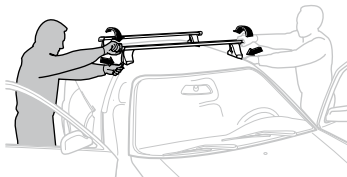

5

	X mm	Y mm	X inch	Y inch
SUZUKI Aerio, 4-dr Sedan, 02-03, 04-07 / *02-077	250 mm	700 mm	9 ⁷ / ₈ "	27 ¹ / ₂ "
SUZUKI Aerio, 5-dr Estate, 01-03, 04-07	355 mm	700 mm	14 "	27 ¹ / ₂ "
SUZUKI Aerio SX, 5-dr Hatchback, *02-06	355 mm	700 mm	14 "	27 ¹ / ₂ "
SUZUKI Aerio, 5-dr Wagon, *02-06	355 mm	700 mm	14 "	27 ¹ / ₂ "
SUZUKI Liana, 4-dr Sedan, 02-03, 04-07	250 mm	700 mm	9 ⁷ / ₈ "	27 ¹ / ₂ "
SUZUKI Liana, 5-dr Estate, 01-03, 04-07	355 mm	700 mm	14 "	27 ¹ / ₂ "