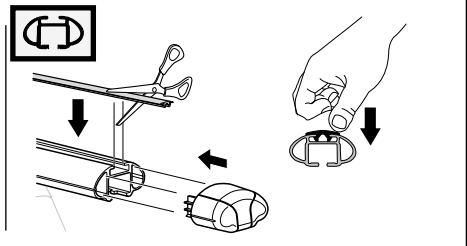

368 x 2

410 x 2

07 x 2

53 x 2

x 1

Kit

	X
SUZUKI Aerio, 4-dr Sedan, 02-03, 04-07 / *02-07	34,5
SUZUKI Aerio, 5-dr Estate, 01-03, 04-07	32,5
SUZUKI Aerio SX, 5-dr Hatchback, *02-06	32,5
SUZUKI Aerio, 5-dr Wagon, *02-06	32,5
SUZUKI Liana, 4-dr Sedan, 02-03, 04-07	34,5
SUZUKI Liana, 5-dr Estate, 01-03, 04-07	32,5

	X inch	X mm
SUZUKI Aerio, 4-dr Sedan, 02-03, 04-07 / *02-07	39 1/4"	996 mm
SUZUKI Aerio, 5-dr Estate, 01-03, 04-07	38 3/8"	976 mm
SUZUKI Aerio SX, 5-dr Hatchback, *02-06	38 3/8"	976 mm
SUZUKI Aerio, 5-dr Wagon, *02-06	38 3/8"	976 mm
SUZUKI Liana, 4-dr Sedan, 02-03, 04-07	39 1/4"	996 mm
SUZUKI Liana, 5-dr Estate, 01-03, 04-07	38 3/8"	976 mm