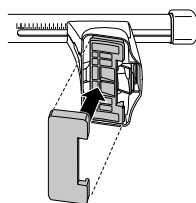

	Y inch	Y mm
SUZUKI Aerio, 4-dr Sedan, 02-03, 04-07 / *02-07	37 1/2"	951 mm
SUZUKI Aerio, 5-dr Estate, 01-03, 04-07	36 7/8"	936 mm
SUZUKI Aerio SX, 5-dr Hatchback, *02-06	36 7/8"	936 mm
SUZUKI Aerio, 5-dr Wagon, *02-06	36 7/8"	936 mm
SUZUKI Liana, 4-dr Sedan, 02-03, 04-07	37 1/2"	951 mm
SUZUKI Liana, 5-dr Estate, 01-03, 04-07	36 7/8"	936 mm

5

	X mm	Y mm	X inch	Y inch
SUZUKI Aerio, 4-dr Sedan, 02-03, 04-07 / *02-077	250 mm	700 mm	9 ⁷ / ₈ "	27 ¹ / ₂ "
SUZUKI Aerio, 5-dr Estate, 01-03, 04-07	355 mm	700 mm	14 "	27 ¹ / ₂ "
SUZUKI Aerio SX, 5-dr Hatchback, *02-06	355 mm	700 mm	14 "	27 ¹ / ₂ "
SUZUKI Aerio, 5-dr Wagon, *02-06	355 mm	700 mm	14 "	27 ¹ / ₂ "
SUZUKI Liana, 4-dr Sedan, 02-03, 04-07	250 mm	700 mm	9 ⁷ / ₈ "	27 ¹ / ₂ "
SUZUKI Liana, 5-dr Estate, 01-03, 04-07	355 mm	700 mm	14 "	27 ¹ / ₂ "