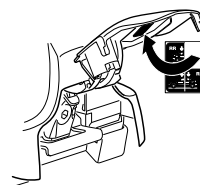

5

	X mm	Y mm	X inch	Y inch
SUZUKI Aerio, 4-dr Sedan, 02-03, 04-07 / *02-077	250 mm	700 mm	9 ⁷ / ₈ "	27 ¹ / ₂ "
SUZUKI Aerio, 5-dr Estate, 01-03, 04-07	355 mm	700 mm	14 "	27 ¹ / ₂ "
SUZUKI Aerio SX, 5-dr Hatchback, *02-06	355 mm	700 mm	14 "	27 ¹ / ₂ "
SUZUKI Aerio, 5-dr Wagon, *02-06	355 mm	700 mm	14 "	27 ¹ / ₂ "
SUZUKI Liana, 4-dr Sedan, 02-03, 04-07	250 mm	700 mm	9 ⁷ / ₈ "	27 ¹ / ₂ "
SUZUKI Liana, 5-dr Estate, 01-03, 04-07	355 mm	700 mm	14 "	27 ¹ / ₂ "