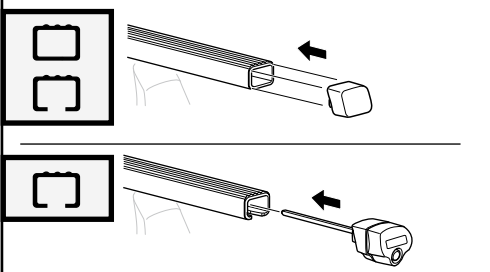

368 x 2

410 x 2

07 x 2

53 x 2

x 1

Kit

	X
SUZUKI Aerio, 4-dr Sedan, 02-03, 04-07 / *02-07	34,5
SUZUKI Aerio, 5-dr Estate, 01-03, 04-07	32,5
SUZUKI Aerio SX, 5-dr Hatchback, *02-06	32,5
SUZUKI Aerio, 5-dr Wagon, *02-06	32,5
SUZUKI Liana, 4-dr Sedan, 02-03, 04-07	34,5
SUZUKI Liana, 5-dr Estate, 01-03, 04-07	32,5

	X inch	X mm
SUZUKI Aerio, 4-dr Sedan, 02-03, 04-07 / *02-07	39 1/4"	996 mm
SUZUKI Aerio, 5-dr Estate, 01-03, 04-07	38 3/8"	976 mm
SUZUKI Aerio SX, 5-dr Hatchback, *02-06	38 3/8"	976 mm
SUZUKI Aerio, 5-dr Wagon, *02-06	38 3/8"	976 mm
SUZUKI Liana, 4-dr Sedan, 02-03, 04-07	39 1/4"	996 mm
SUZUKI Liana, 5-dr Estate, 01-03, 04-07	38 3/8"	976 mm