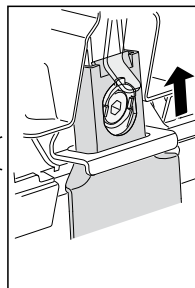

5

	X mm	Y mm	X inch	Y inch
SUZUKI Aerio, 4-dr Sedan, 02-03, 04-07 / *02-077	250 mm	700 mm	9 ⁷ / ₈ "	27 ¹ / ₂ "
SUZUKI Aerio, 5-dr Estate, 01-03, 04-07	355 mm	700 mm	14 "	27 ¹ / ₂ "
SUZUKI Aerio SX, 5-dr Hatchback, *02-06	355 mm	700 mm	14 "	27 ¹ / ₂ "
SUZUKI Aerio, 5-dr Wagon, *02-06	355 mm	700 mm	14 "	27 ¹ / ₂ "
SUZUKI Liana, 4-dr Sedan, 02-03, 04-07	250 mm	700 mm	9 ⁷ / ₈ "	27 ¹ / ₂ "
SUZUKI Liana, 5-dr Estate, 01-03, 04-07	355 mm	700 mm	14 "	27 ¹ / ₂ "