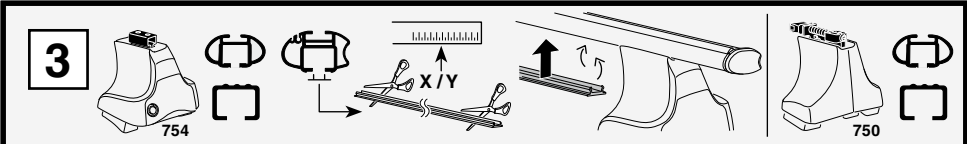

368 x 2

410 x 2

07 x 2

53 x 2

x 1

Kit

	X
SUZUKI Aerio, 4-dr Sedan, 02-03, 04-07 / *02-07	34,5
SUZUKI Aerio, 5-dr Estate, 01-03, 04-07	32,5
SUZUKI Aerio SX, 5-dr Hatchback, *02-06	32,5
SUZUKI Aerio, 5-dr Wagon, *02-06	32,5
SUZUKI Liana, 4-dr Sedan, 02-03, 04-07	34,5
SUZUKI Liana, 5-dr Estate, 01-03, 04-07	32,5

	Y
SUZUKI Aerio, 4-dr Sedan, 02-03, 04-07 / *02-07	30
SUZUKI Aerio, 5-dr Estate, 01-03, 04-07	28,5
SUZUKI Aerio SX, 5-dr Hatchback, *02-06	28,5
SUZUKI Aerio, 5-dr Wagon, *02-06	28,5
SUZUKI Liana, 4-dr Sedan, 02-03, 04-07	30
SUZUKI Liana, 5-dr Estate, 01-03, 04-07	28,5

	X inch	X mm
SUZUKI Aerio, 4-dr Sedan, 02-03, 04-07 / *02-07	39 1/4"	996 mm
SUZUKI Aerio, 5-dr Estate, 01-03, 04-07	38 3/8"	976 mm
SUZUKI Aerio SX, 5-dr Hatchback, *02-06	38 3/8"	976 mm
SUZUKI Aerio, 5-dr Wagon, *02-06	38 3/8"	976 mm
SUZUKI Liana, 4-dr Sedan, 02-03, 04-07	39 1/4"	996 mm
SUZUKI Liana, 5-dr Estate, 01-03, 04-07	38 3/8"	976 mm