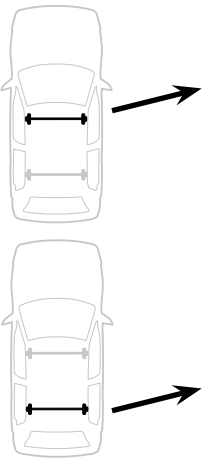

368 x 2

410 x 2

07 x 2

53 x 2

x 1

Kit

	X
SUZUKI Aerio, 4-dr Sedan, 02-03, 04-07 / *02-07	34,5
SUZUKI Aerio, 5-dr Estate, 01-03, 04-07	32,5
SUZUKI Aerio SX, 5-dr Hatchback, *02-06	32,5
SUZUKI Aerio, 5-dr Wagon, *02-06	32,5
SUZUKI Liana, 4-dr Sedan, 02-03, 04-07	34,5
SUZUKI Liana, 5-dr Estate, 01-03, 04-07	32,5

	X inch	X mm
SUZUKI Aerio, 4-dr Sedan, 02-03, 04-07 / *02-07	39 1/4"	996 mm
SUZUKI Aerio, 5-dr Estate, 01-03, 04-07	38 3/8"	976 mm
SUZUKI Aerio SX, 5-dr Hatchback, *02-06	38 3/8"	976 mm
SUZUKI Aerio, 5-dr Wagon, *02-06	38 3/8"	976 mm
SUZUKI Liana, 4-dr Sedan, 02-03, 04-07	39 1/4"	996 mm
SUZUKI Liana, 5-dr Estate, 01-03, 04-07	38 3/8"	976 mm