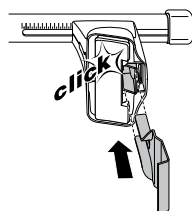

5

	X mm	Y mm	X inch	Y inch
SUZUKI Aerio, 4-dr Sedan, 02-03, 04-07 / *02-077	250 mm	700 mm	9 ⁷ / ₈ "	27 ¹ / ₂ "
SUZUKI Aerio, 5-dr Estate, 01-03, 04-07	355 mm	700 mm	14 "	27 ¹ / ₂ "
SUZUKI Aerio SX, 5-dr Hatchback, *02-06	355 mm	700 mm	14 "	27 ¹ / ₂ "
SUZUKI Aerio, 5-dr Wagon, *02-06	355 mm	700 mm	14 "	27 ¹ / ₂ "
SUZUKI Liana, 4-dr Sedan, 02-03, 04-07	250 mm	700 mm	9 ⁷ / ₈ "	27 ¹ / ₂ "
SUZUKI Liana, 5-dr Estate, 01-03, 04-07	355 mm	700 mm	14 "	27 ¹ / ₂ "