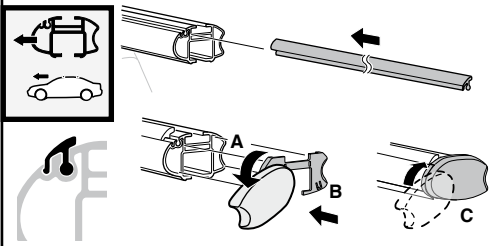

368 x 2

410 x 2

07 x 2

53 x 2

x 1

Kit

	X
SUZUKI Aerio, 4-dr Sedan, 02-03, 04-07 / *02-07	34,5
SUZUKI Aerio, 5-dr Estate, 01-03, 04-07	32,5
SUZUKI Aerio SX, 5-dr Hatchback, *02-06	32,5
SUZUKI Aerio, 5-dr Wagon, *02-06	32,5
SUZUKI Liana, 4-dr Sedan, 02-03, 04-07	34,5
SUZUKI Liana, 5-dr Estate, 01-03, 04-07	32,5

	X inch	X mm
SUZUKI Aerio, 4-dr Sedan, 02-03, 04-07 / *02-07	39 1/4"	996 mm
SUZUKI Aerio, 5-dr Estate, 01-03, 04-07	38 3/8"	976 mm
SUZUKI Aerio SX, 5-dr Hatchback, *02-06	38 3/8"	976 mm
SUZUKI Aerio, 5-dr Wagon, *02-06	38 3/8"	976 mm
SUZUKI Liana, 4-dr Sedan, 02-03, 04-07	39 1/4"	996 mm
SUZUKI Liana, 5-dr Estate, 01-03, 04-07	38 3/8"	976 mm