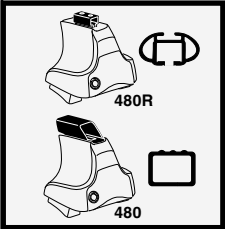

368 x 2

410 x 2

07 x 2

53 x 2

x 1

Kit

	X
SUZUKI Aerio, 4-dr Sedan, 02-03, 04-07 / *02-07	34,5
SUZUKI Aerio, 5-dr Estate, 01-03, 04-07	32,5
SUZUKI Aerio SX, 5-dr Hatchback, *02-06	32,5
SUZUKI Aerio, 5-dr Wagon, *02-06	32,5
SUZUKI Liana, 4-dr Sedan, 02-03, 04-07	34,5
SUZUKI Liana, 5-dr Estate, 01-03, 04-07	32,5

	X inch	X mm
SUZUKI Aerio, 4-dr Sedan, 02-03, 04-07 / *02-07	39 1/4"	996 mm
SUZUKI Aerio, 5-dr Estate, 01-03, 04-07	38 3/8"	976 mm
SUZUKI Aerio SX, 5-dr Hatchback, *02-06	38 3/8"	976 mm
SUZUKI Aerio, 5-dr Wagon, *02-06	38 3/8"	976 mm
SUZUKI Liana, 4-dr Sedan, 02-03, 04-07	39 1/4"	996 mm
SUZUKI Liana, 5-dr Estate, 01-03, 04-07	38 3/8"	976 mm