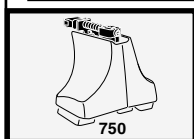

	X inch	X mm
SUZUKI Aerio, 4-dr Sedan, 02-03, 04-07 / *02-07	39 1/4"	996 mm
SUZUKI Aerio, 5-dr Estate, 01-03, 04-07	38 3/8"	976 mm
SUZUKI Aerio SX, 5-dr Hatchback, *02-06	38 3/8"	976 mm
SUZUKI Aerio, 5-dr Wagon, *02-06	38 3/8"	976 mm
SUZUKI Liana, 4-dr Sedan, 02-03, 04-07	39 1/4"	996 mm
SUZUKI Liana, 5-dr Estate, 01-03, 04-07	38 3/8"	976 mm

	Y inch	Y mm
SUZUKI Aerio, 4-dr Sedan, 02-03, 04-07 / *02-07	37 1/2"	951 mm
SUZUKI Aerio, 5-dr Estate, 01-03, 04-07	36 7/8"	936 mm
SUZUKI Aerio SX, 5-dr Hatchback, *02-06	36 7/8"	936 mm
SUZUKI Aerio, 5-dr Wagon, *02-06	36 7/8"	936 mm
SUZUKI Liana, 4-dr Sedan, 02-03, 04-07	37 1/2"	951 mm
SUZUKI Liana, 5-dr Estate, 01-03, 04-07	36 7/8"	936 mm

4

SUZUKI Aerio, 4-dr Sedan, 02-03, 04-07 / *02-07

SUZUKI Aerio, 5-dr Estate, 01-03, 04-07

SUZUKI Aerio SX, 5-dr Hatchback, *02-06

SUZUKI Aerio, 5-dr Wagon, *02-06

SUZUKI Liana, 4-dr Sedan, 02-03, 04-07

SUZUKI Liana, 5-dr Estate, 01-03, 04-07

5

	X mm	Y mm	X inch	Y inch
SUZUKI Aerio, 4-dr Sedan, 02-03, 04-07 / *02-077	250 mm	700 mm	9 ⁷ / ₈ "	27 ¹ / ₂ "
SUZUKI Aerio, 5-dr Estate, 01-03, 04-07	355 mm	700 mm	14 "	27 ¹ / ₂ "
SUZUKI Aerio SX, 5-dr Hatchback, *02-06	355 mm	700 mm	14 "	27 ¹ / ₂ "
SUZUKI Aerio, 5-dr Wagon, *02-06	355 mm	700 mm	14 "	27 ¹ / ₂ "
SUZUKI Liana, 4-dr Sedan, 02-03, 04-07	250 mm	700 mm	9 ⁷ / ₈ "	27 ¹ / ₂ "
SUZUKI Liana, 5-dr Estate, 01-03, 04-07	355 mm	700 mm	14 "	27 ¹ / ₂ "