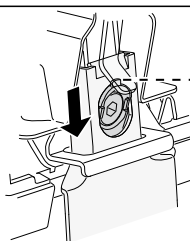

	Y inch	Y mm
SUZUKI Aerio, 4-dr Sedan, 02-03, 04-07 / *02-07	37 1/2"	951 mm
SUZUKI Aerio, 5-dr Estate, 01-03, 04-07	36 7/8"	936 mm
SUZUKI Aerio SX, 5-dr Hatchback, *02-06	36 7/8"	936 mm
SUZUKI Aerio, 5-dr Wagon, *02-06	36 7/8"	936 mm
SUZUKI Liana, 4-dr Sedan, 02-03, 04-07	37 1/2"	951 mm
SUZUKI Liana, 5-dr Estate, 01-03, 04-07	36 7/8"	936 mm

5

	X mm	Y mm	X inch	Y inch
SUZUKI Aerio, 4-dr Sedan, 02-03, 04-07 / *02-077	250 mm	700 mm	9 ⁷ / ₈ "	27 ¹ / ₂ "
SUZUKI Aerio, 5-dr Estate, 01-03, 04-07	355 mm	700 mm	14 "	27 ¹ / ₂ "
SUZUKI Aerio SX, 5-dr Hatchback, *02-06	355 mm	700 mm	14 "	27 ¹ / ₂ "
SUZUKI Aerio, 5-dr Wagon, *02-06	355 mm	700 mm	14 "	27 ¹ / ₂ "
SUZUKI Liana, 4-dr Sedan, 02-03, 04-07	250 mm	700 mm	9 ⁷ / ₈ "	27 ¹ / ₂ "
SUZUKI Liana, 5-dr Estate, 01-03, 04-07	355 mm	700 mm	14 "	27 ¹ / ₂ "