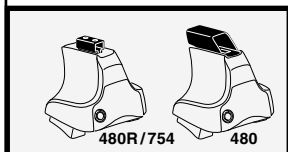

	Y inch	Y mm
SUZUKI Aerio, 4-dr Sedan, 02-03, 04-07 / *02-07	37 1/2"	951 mm
SUZUKI Aerio, 5-dr Estate, 01-03, 04-07	36 7/8"	936 mm
SUZUKI Aerio SX, 5-dr Hatchback, *02-06	36 7/8"	936 mm
SUZUKI Aerio, 5-dr Wagon, *02-06	36 7/8"	936 mm
SUZUKI Liana, 4-dr Sedan, 02-03, 04-07	37 1/2"	951 mm
SUZUKI Liana, 5-dr Estate, 01-03, 04-07	36 7/8"	936 mm

5

	X mm	Y mm	X inch	Y inch
SUZUKI Aerio, 4-dr Sedan, 02-03, 04-07 / *02-077	250 mm	700 mm	9 ⁷ / ₈ "	27 ¹ / ₂ "
SUZUKI Aerio, 5-dr Estate, 01-03, 04-07	355 mm	700 mm	14 "	27 ¹ / ₂ "
SUZUKI Aerio SX, 5-dr Hatchback, *02-06	355 mm	700 mm	14 "	27 ¹ / ₂ "
SUZUKI Aerio, 5-dr Wagon, *02-06	355 mm	700 mm	14 "	27 ¹ / ₂ "
SUZUKI Liana, 4-dr Sedan, 02-03, 04-07	250 mm	700 mm	9 ⁷ / ₈ "	27 ¹ / ₂ "
SUZUKI Liana, 5-dr Estate, 01-03, 04-07	355 mm	700 mm	14 "	27 ¹ / ₂ "