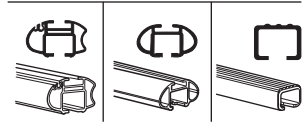

Kit 1226

FORD Mondeo, 4-dr Sedan, 01-07

FORD Mondeo, 5-dr Hatchback, 01-07

FORD Mondeo, 5-dr Estate, 01-07

FORD Mondeo ST200, 4-dr Sedan, 02-07

FORD Mondeo ST200, 5-dr Hatchback, 02-07

480R
754