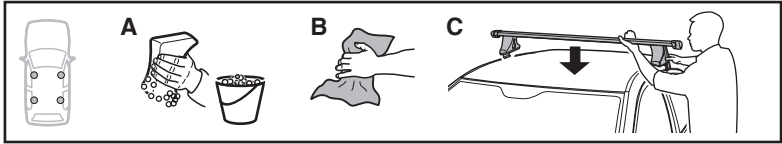

4

FORD Mondeo, 4-dr Sedan, 01-07

FORD Mondeo, 5-dr Hatchback, 01-07

FORD Mondeo, 5-dr Estate, 01-07

FORD Mondeo ST200, 4-dr Sedan, 02-07

FORD Mondeo ST200, 5-dr Hatchback, 02-07

5

	X mm	Y mm	X inch	Y inch
FORD Mondeo, 4-dr Sedan, 01-07	240 mm	700 mm	9 1/2"	27 1/2"
FORD Mondeo, 5-dr Hatchback, 01-07	240 mm	700 mm	9 1/2"	27 1/2"
FORD Mondeo, 5-dr Estate, 01-07	400 mm	700 mm	15 3/4"	27 1/2"
FORD Mondeo ST200, 4-dr Sedan, 02-07	240 mm	700 mm	9 1/2"	27 1/2"
FORD Mondeo ST200, 5-dr Hatchback, 02-07	240 mm	700 mm	9 1/2"	27 1/2"