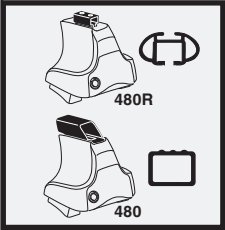

	Y
FORD Mondeo, 4-dr Sedan, 01-07	34
FORD Mondeo, 5-dr Hatchback, 01-07	34
FORD Mondeo, 5-dr Estate, 01-07	33
FORD Mondeo ST200, 4-dr Sedan, 02-07	34
FORD Mondeo ST200, 5-dr Hatchback, 02-07	34

	X inch	X mm
FORD Mondeo, 4-dr Sedan, 01-07	39 1/4"	996 mm
FORD Mondeo, 5-dr Hatchback, 01-07	39 1/4"	996 mm
FORD Mondeo, 5-dr Estate, 01-07	39"	991 mm
FORD Mondeo ST200, 4-dr Sedan, 02-07	39 1/4"	996 mm
FORD Mondeo ST200, 5-dr Hatchback, 02-07	39 1/4"	996 mm

	Y inch	Y mm
FORD Mondeo, 4-dr Sedan, 01-07	39"	991 mm
FORD Mondeo, 5-dr Hatchback, 01-07	39"	991 mm
FORD Mondeo, 5-dr Estate, 01-07	38 5/8"	981 mm
FORD Mondeo ST200, 4-dr Sedan, 02-07	39"	991 mm
FORD Mondeo ST200, 5-dr Hatchback, 02-07	39"	991 mm