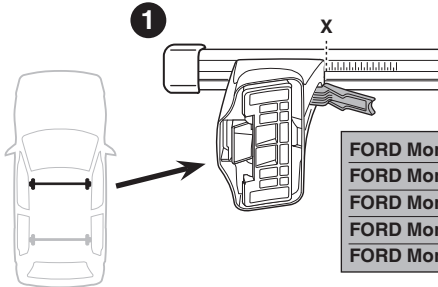

X
FORD Mondeo, 4-dr Sedan, 01-07	34,5
FORD Mondeo, 5-dr Hatchback, 01-07	34,5
FORD Mondeo, 5-dr Estate, 01-07	34
FORD Mondeo ST200, 4-dr Sedan, 02-07	34,5
FORD Mondeo ST200, 5-dr Hatchback, 02-07	34,5