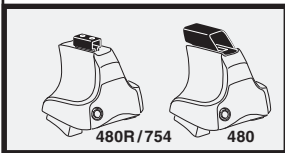

4

FORD Mondeo, 4-dr Sedan, 01-07

FORD Mondeo, 5-dr Hatchback, 01-07

FORD Mondeo, 5-dr Estate, 01-07

FORD Mondeo ST200, 4-dr Sedan, 02-07

FORD Mondeo ST200, 5-dr Hatchback, 02-07

5

	X mm	Y mm	X inch	Y inch
FORD Mondeo, 4-dr Sedan, 01-07	240 mm	700 mm	9 1/2"	27 1/2"
FORD Mondeo, 5-dr Hatchback, 01-07	240 mm	700 mm	9 1/2"	27 1/2"
FORD Mondeo, 5-dr Estate, 01-07	400 mm	700 mm	15 3/4"	27 1/2"
FORD Mondeo ST200, 4-dr Sedan, 02-07	240 mm	700 mm	9 1/2"	27 1/2"
FORD Mondeo ST200, 5-dr Hatchback, 02-07	240 mm	700 mm	9 1/2"	27 1/2"