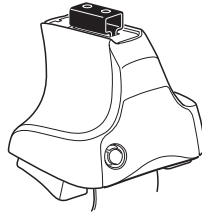

Kit 1226

FORD Mondeo, 4-dr Sedan, 01-07

FORD Mondeo, 5-dr Hatchback, 01-07

FORD Mondeo, 5-dr Estate, 01-07

FORD Mondeo ST200, 4-dr Sedan, 02-07

FORD Mondeo ST200, 5-dr Hatchback, 02-07

480R
754