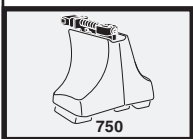

	Y inch	Y mm
FORD Mondeo, 4-dr Sedan, 01-07	39"	991 mm
FORD Mondeo, 5-dr Hatchback, 01-07	39"	991 mm
FORD Mondeo, 5-dr Estate, 01-07	38 5/8"	981 mm
FORD Mondeo ST200, 4-dr Sedan, 02-07	39"	991 mm
FORD Mondeo ST200, 5-dr Hatchback, 02-07	39"	991 mm

4

FORD Mondeo, 4-dr Sedan, 01-07

FORD Mondeo, 5-dr Hatchback, 01-07

FORD Mondeo, 5-dr Estate, 01-07

FORD Mondeo ST200, 4-dr Sedan, 02-07

FORD Mondeo ST200, 5-dr Hatchback, 02-07

5

	X mm	Y mm	X inch	Y inch
FORD Mondeo, 4-dr Sedan, 01-07	240 mm	700 mm	9 1/2"	27 1/2"
FORD Mondeo, 5-dr Hatchback, 01-07	240 mm	700 mm	9 1/2"	27 1/2"
FORD Mondeo, 5-dr Estate, 01-07	400 mm	700 mm	15 3/4"	27 1/2"
FORD Mondeo ST200, 4-dr Sedan, 02-07	240 mm	700 mm	9 1/2"	27 1/2"
FORD Mondeo ST200, 5-dr Hatchback, 02-07	240 mm	700 mm	9 1/2"	27 1/2"