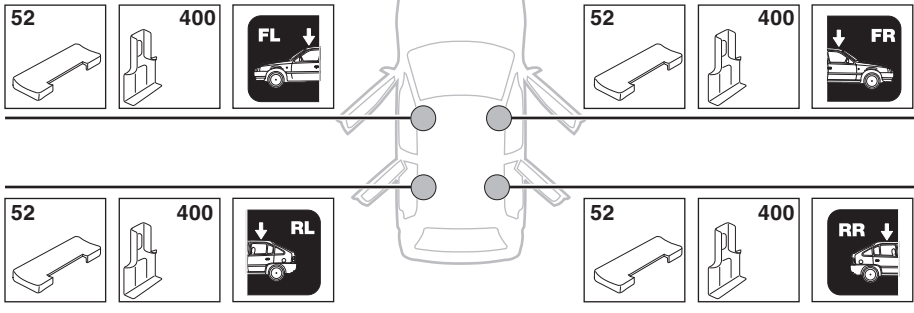

4

FORD Mondeo, 4-dr Sedan, 01-07

FORD Mondeo, 5-dr Hatchback, 01-07

FORD Mondeo, 5-dr Estate, 01-07

FORD Mondeo ST200, 4-dr Sedan, 02-07

FORD Mondeo ST200, 5-dr Hatchback, 02-07

5

	X mm	Y mm	X inch	Y inch
FORD Mondeo, 4-dr Sedan, 01-07	240 mm	700 mm	9 1/2"	27 1/2"
FORD Mondeo, 5-dr Hatchback, 01-07	240 mm	700 mm	9 1/2"	27 1/2"
FORD Mondeo, 5-dr Estate, 01-07	400 mm	700 mm	15 3/4"	27 1/2"
FORD Mondeo ST200, 4-dr Sedan, 02-07	240 mm	700 mm	9 1/2"	27 1/2"
FORD Mondeo ST200, 5-dr Hatchback, 02-07	240 mm	700 mm	9 1/2"	27 1/2"