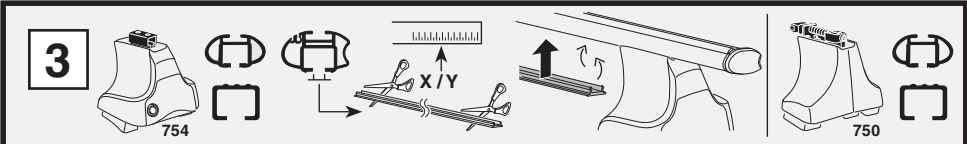

X
FORD Mondeo, 4-dr Sedan, 01-07	34,5
FORD Mondeo, 5-dr Hatchback, 01-07	34,5
FORD Mondeo, 5-dr Estate, 01-07	34
FORD Mondeo ST200, 4-dr Sedan, 02-07	34,5
FORD Mondeo ST200, 5-dr Hatchback, 02-07	34,5