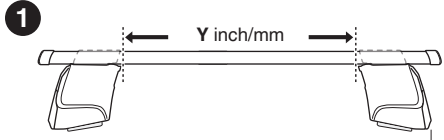

	Y
FORD Mondeo, 4-dr Sedan, 01-07	34
FORD Mondeo, 5-dr Hatchback, 01-07	34
FORD Mondeo, 5-dr Estate, 01-07	33
FORD Mondeo ST200, 4-dr Sedan, 02-07	34
FORD Mondeo ST200, 5-dr Hatchback, 02-07	34

	X inch	X mm
FORD Mondeo, 4-dr Sedan, 01-07	39 1/4"	996 mm
FORD Mondeo, 5-dr Hatchback, 01-07	39 1/4"	996 mm
FORD Mondeo, 5-dr Estate, 01-07	39"	991 mm
FORD Mondeo ST200, 4-dr Sedan, 02-07	39 1/4"	996 mm
FORD Mondeo ST200, 5-dr Hatchback, 02-07	39 1/4"	996 mm

	Y inch	Y mm
FORD Mondeo, 4-dr Sedan, 01-07	39"	991 mm
FORD Mondeo, 5-dr Hatchback, 01-07	39"	991 mm
FORD Mondeo, 5-dr Estate, 01-07	38 5/8"	981 mm
FORD Mondeo ST200, 4-dr Sedan, 02-07	39"	991 mm
FORD Mondeo ST200, 5-dr Hatchback, 02-07	39"	991 mm