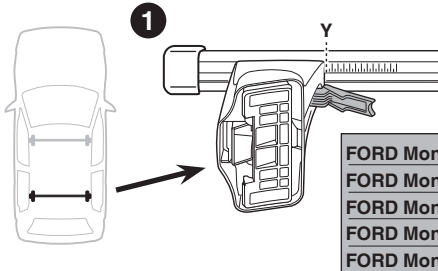

	Y
FORD Mondeo, 4-dr Sedan, 01-07	34
FORD Mondeo, 5-dr Hatchback, 01-07	34
FORD Mondeo, 5-dr Estate, 01-07	33
FORD Mondeo ST200, 4-dr Sedan, 02-07	34
FORD Mondeo ST200, 5-dr Hatchback, 02-07	34

	X inch	X mm
FORD Mondeo, 4-dr Sedan, 01-07	39 1/4"	996 mm
FORD Mondeo, 5-dr Hatchback, 01-07	39 1/4"	996 mm
FORD Mondeo, 5-dr Estate, 01-07	39"	991 mm
FORD Mondeo ST200, 4-dr Sedan, 02-07	39 1/4"	996 mm
FORD Mondeo ST200, 5-dr Hatchback, 02-07	39 1/4"	996 mm