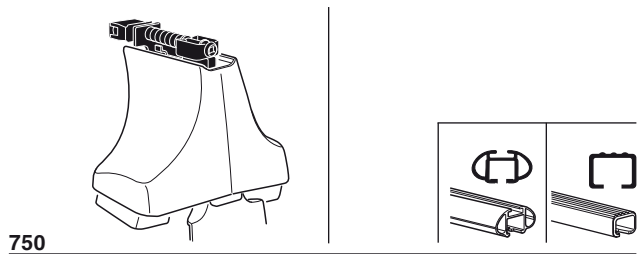

Kit 1206

BMW X5, 5-dr Estate, 00-07*

* Without roof rails

x2	x2	x2	x2	x2	x2
x2	x2	x2	x2	x2	x2
x2	x2	x2	x2	x2	x2
x4	x4	x4	x4	x4	x4

Kit

3

754

750

Y
38

2

480R

480

1

X inch/mm

BMW X5, 5-dr Estate, 00-07

X inch
41 1/8"

X mm
1046 mm

2

1

Y inch/mm

BMW X5, 5-dr Estate, 00-07

Y inch
40 5/8"

Y mm
1031 mm

2