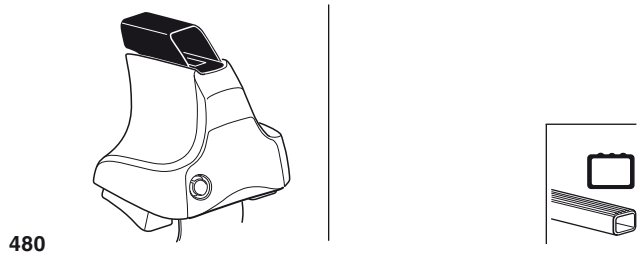

Kit 1206

BMW X5, 5-dr Estate, 00-07*

* Without roof rails

x2	x2	x2	x2	x2	x2
x2	x2	x2	x2	x2	x2
x2	x2	x2	x2	x2	x2
x4	x4	x4	x4	x4	x4

Kit

3

754

750

1

X

BMW X5, 5-dr Estate, 00-07

X
39,5

2

1

Y

BMW X5, 5-dr Estate, 00-07

Y
38

2

480R

480

1

X inch/mm

BMW X5, 5-dr Estate, 00-07

X inch
41 1/8"

X mm
1046 mm

2

1

Y inch/mm

BMW X5, 5-dr Estate, 00-07

Y inch
40 5/8"

Y mm
1031 mm

2