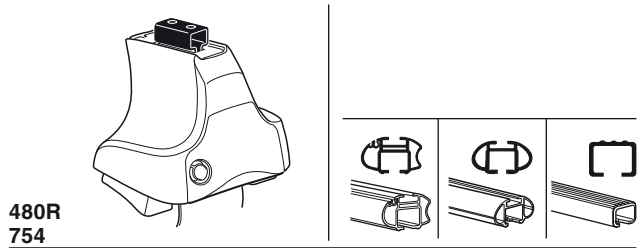

Kit 1206

BMW X5, 5-dr Estate, 00-07*

* Without roof rails

x2	x2	x2	x2	x2	x2
x2	x2	x2	x2	x2	x2
x2	x2	x2	x2	x2	x2
x4	x4	x4	x4	x4	x4

Kit

3

754

750

Y
38

2

480R

480

1

X inch/mm

BMW X5, 5-dr Estate, 00-07

X inch
41 1/8"

X mm
1046 mm

2

1

Y inch/mm

BMW X5, 5-dr Estate, 00-07

Y inch
40 5/8"

Y mm
1031 mm

2