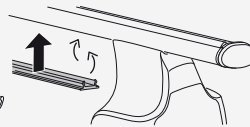

Kit 1206

BMW X5, 5-dr Estate, 00-07*

* Without roof rails

x2	x2	x2	x2	x2	x2
x2	x2	x2	x2	x2	x2
x2	x2	x2	x2	x2	x2
x4	x4	x4	x4	x4	x4

Kit

3

754

750

Y
38

2

480R

480

1

X inch/mm

BMW X5, 5-dr Estate, 00-07

X inch
41 1/8"

X mm
1046 mm

2

1

Y inch/mm

BMW X5, 5-dr Estate, 00-07

Y inch
40 5/8"

Y mm
1031 mm

2