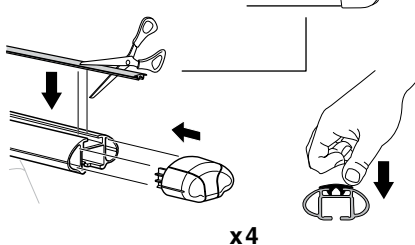

x4

480 Traverse
(North America)