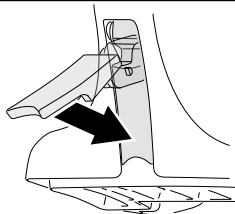

3

	X
TOYOTA Corolla, 4-dr Sedan, 00-06 (JPN)	32
TOYOTA Corolla, 5-dr Estate, 00-06	32
TOYOTA Corolla, 5-dr Hatchback, 02-04, 05-06	31,5
TOYOTA Corolla Runx, 5-dr Hatchback, 01-04, 05-06	31,5
TOYOTA Allex, 5-dr Hatchback, 01-04, 05-08	31,5

	Y
TOYOTA Corolla, 4-dr Sedan, 00-06 (JPN)	35
TOYOTA Corolla, 5-dr Estate, 00-06	32,5
TOYOTA Corolla, 5-dr Hatchback, 02-04, 05-06	34,5
TOYOTA Corolla Runx, 5-dr Hatchback, 01-04, 05-06	34,5
TOYOTA Allex, 5-dr Hatchback, 01-04, 05-08	34,5

3

(North America)

	X inch	X mm
TOYOTA Corolla, 4-dr Sedan, 00-06 (JPN)	38 1/4"	971 mm
TOYOTA Corolla, 5-dr Estate, 00-06	38 1/4"	971 mm
TOYOTA Corolla, 5-dr Hatchback, 02-04, 05-06	38"	966 mm
TOYOTA Corolla Runx, 5-dr Hatchback, 01-04, 05-06	38"	966 mm
TOYOTA Allex, 5-dr Hatchback, 01-04, 05-08	38"	966 mm

	Y inch	Y mm
TOYOTA Corolla, 4-dr Sedan, 00-06 (JPN)	39 3/8"	1001 mm
TOYOTA Corolla, 5-dr Estate, 00-06	38 3/8"	976 mm
TOYOTA Corolla, 5-dr Hatchback, 02-04, 05-06	39 1/4"	996 mm
TOYOTA Corolla Runx, 5-dr Hatchback, 01-04, 05-06	39 1/4"	996 mm
TOYOTA Allex, 5-dr Hatchback, 01-04, 05-08	39 1/4"	996 mm

4