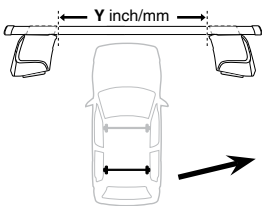

3

480R Rapid Traverse

480 Traverse

(North America)

	X inch	X mm
TOYOTA Corolla , 4-dr Sedan, 00-06 (JPN)	38 1/4"	971 mm
TOYOTA Corolla , 5-dr Estate, 00-06	38 1/4"	971 mm
TOYOTA Corolla , 5-dr Hatchback, 02-04, 05-06	38"	966 mm
TOYOTA Corolla Runx , 5-dr Hatchback, 01-04, 05-06	38"	966 mm
TOYOTA Allex , 5-dr Hatchback, 01-04, 05-08	38"	966 mm

	Y inch	Y mm
TOYOTA Corolla , 4-dr Sedan, 00-06 (JPN)	39 3/8"	1001 mm
TOYOTA Corolla , 5-dr Estate, 00-06	38 3/8"	976 mm
TOYOTA Corolla , 5-dr Hatchback, 02-04, 05-06	39 1/4"	996 mm
TOYOTA Corolla Runx , 5-dr Hatchback, 01-04, 05-06	39 1/4"	996 mm
TOYOTA Allex , 5-dr Hatchback, 01-04, 05-08	39 1/4"	996 mm