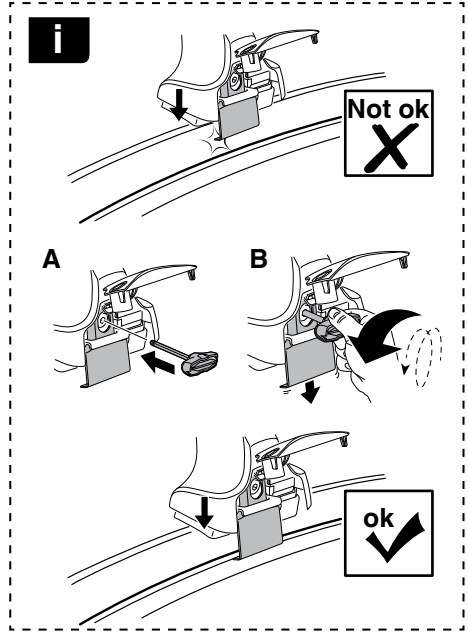

6

	X mm	Y mm	X inch	Y inch
TOYOTA Corolla, 5-dr Hatchback, 02-04, 05-06	240 mm	710 mm	9 1/2"	28"
TOYOTA Corolla Runx, 5-dr Hatchback, 01-04, 05-06	240 mm	710 mm	9 1/2"	28"
TOYOTA Allex, 5-dr Hatchback, 01-04, 05-08	240 mm	710 mm	9 1/2"	28"

TOYOTA Corolla, 5-dr Hatchback, 02-04, 05-06
TOYOTA Corolla Runx, 5-dr Hatchback, 01-04, 05-06
TOYOTA Allex, 5-dr Hatchback, 01-04, 05-08