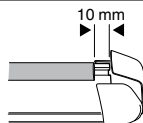

1

2

754 Rapid System
480R Rapid Traverse
(North America)

x4

x4

x4

480 Traverse
(North America)

x4