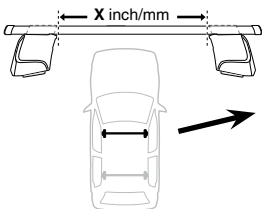

3

480R Rapid Traverse

480 Traverse

(North America)

	X inch	X mm
TOYOTA Corolla , 4-dr Sedan, 00-06 (JPN)	38 1/4"	971 mm
TOYOTA Corolla , 5-dr Estate, 00-06	38 1/4"	971 mm
TOYOTA Corolla , 5-dr Hatchback, 02-04, 05-06	38"	966 mm
TOYOTA Corolla Runx , 5-dr Hatchback, 01-04, 05-06	38"	966 mm
TOYOTA Allex , 5-dr Hatchback, 01-04, 05-08	38"	966 mm

	Y inch	Y mm
TOYOTA Corolla , 4-dr Sedan, 00-06 (JPN)	39 3/8"	1001 mm
TOYOTA Corolla , 5-dr Estate, 00-06	38 3/8"	976 mm
TOYOTA Corolla , 5-dr Hatchback, 02-04, 05-06	39 1/4"	996 mm
TOYOTA Corolla Runx , 5-dr Hatchback, 01-04, 05-06	39 1/4"	996 mm
TOYOTA Allex , 5-dr Hatchback, 01-04, 05-08	39 1/4"	996 mm