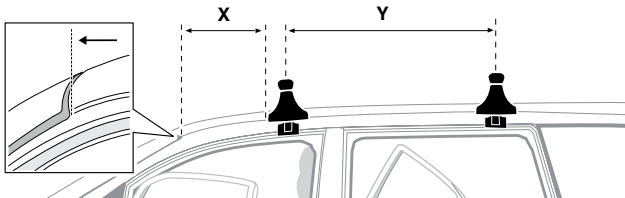

	Y inch	Y mm
TOYOTA Corolla , 4-dr Sedan, 00-06 (JPN)	39 3/8"	1001 mm
TOYOTA Corolla , 5-dr Estate, 00-06	38 3/8"	976 mm
TOYOTA Corolla , 5-dr Hatchback, 02-04, 05-06	39 1/4"	996 mm
TOYOTA Corolla Runx , 5-dr Hatchback, 01-04, 05-06	39 1/4"	996 mm
TOYOTA Allex , 5-dr Hatchback, 01-04, 05-08	39 1/4"	996 mm

6

	X mm	Y mm	X inch	Y inch
TOYOTA Corolla, 4-dr Sedan, 00-06 (JPN)	230 mm	727 mm	9"	28 ⁵ / ₈ "
TOYOTA Corolla, 5-dr Estate, 00-06	240 mm	715 mm	9 ¹ / ₂ "	28 ¹ / ₈ "

TOYOTA Corolla, 4-dr Sedan, 00-02 (JPN)