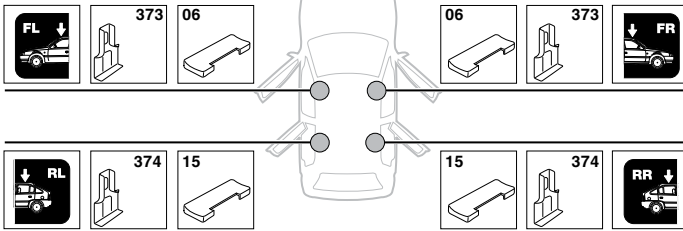

TOYOTA Corolla, 5-dr Estate, 00-06