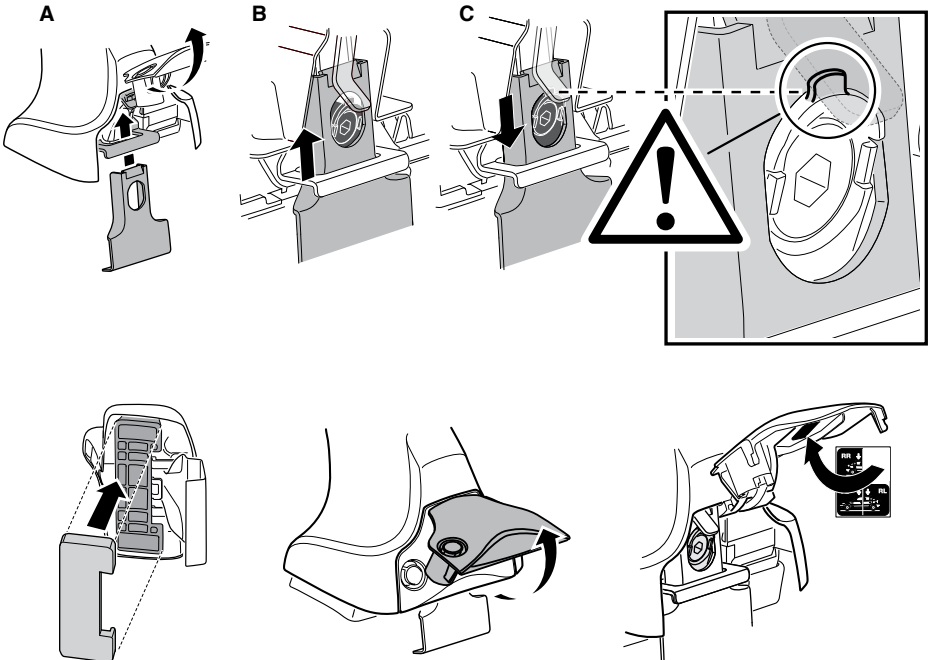

TOYOTA Corolla, 5-dr Estate, 00-06