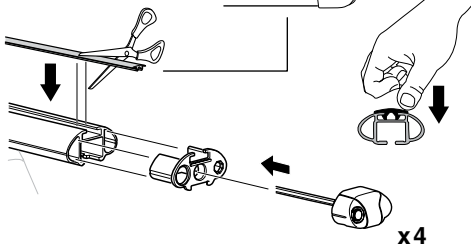

1

2

754 Rapid System
480R Rapid Traverse
(North America)

x4

x4

x4

480 Traverse
(North America)

x4