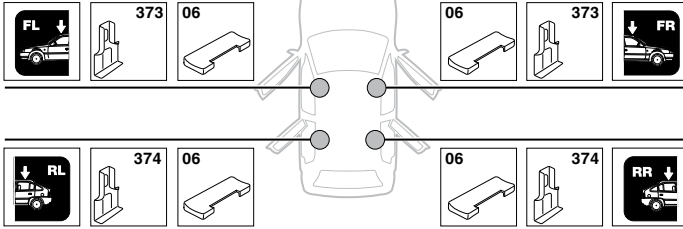

5

TOYOTA Corolla, 4-dr Sedan, 00-06 (JPN)