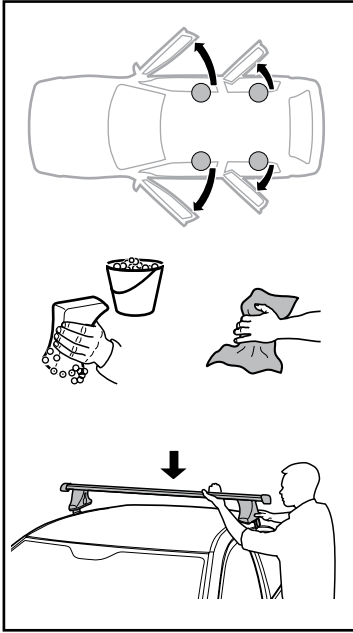

6

	X mm	Y mm	X inch	Y inch
TOYOTA Corolla, 5-dr Hatchback, 02-04, 05-06	240 mm	710 mm	9 1/2"	28"
TOYOTA Corolla Runx, 5-dr Hatchback, 01-04, 05-06	240 mm	710 mm	9 1/2"	28"
TOYOTA Allex, 5-dr Hatchback, 01-04, 05-08	240 mm	710 mm	9 1/2"	28"

TOYOTA Corolla, 5-dr Hatchback, 02-04, 05-06
TOYOTA Corolla Runx, 5-dr Hatchback, 01-04, 05-06
TOYOTA Allex, 5-dr Hatchback, 01-04, 05-08