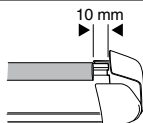

1

2

754 Rapid System
480R Rapid Traverse
(North America)

x4

x4

x4

480 Traverse
(North America)

x4